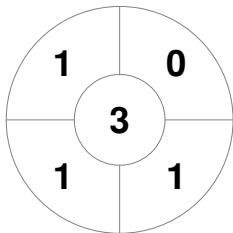

Match Statistics

| Match # | Date | Time | Pool / Class | Pitch |
|---------|-------------|-------|--------------|-------|
| 1 | 01 Apr 2022 | 11:00 | Pool B | |

England

| | |
|--------------|-------|
| Full Time | 3 - 0 |
| Third Period | 2 - 0 |
| Half-time | 1 - 0 |
| First Period | 1 - 0 |

South Africa

Penalty Corners

ENG

RSA

Circle Entries

ENG

RSA

Shots