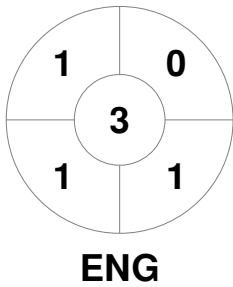

Match Statistics

Match #	Date	Time	Pool / Class	Pitch
1	01 Apr 2022	11:00	Pool B	

England

Full Time	3 - 0
Third Period	2 - 0
Half-time	1 - 0
First Period	1 - 0

South Africa

Penalty Corners

Circle Entries

Shots