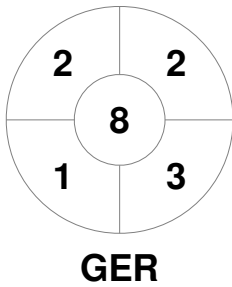

Match Statistics

Match #	Date	Time	Pool / Class	Pitch
40	05 May 2022	15:30	RR	HPM - Pitch 1

Germany

Full Time	3 - 2
Third Period	3 - 2
Half-time	1 - 1
First Period	0 - 1

England

Penalty Corners

Circle Entries

Shots

Shots on Target

Possession %