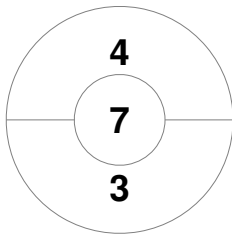

Match Statistics

Match #	Date	Time	Pool / Class	Pitch
16	04 Aug 1992	19:30	Semifinal	

Korea	Full Time	1 - 1	Spain
	Half Time	1 - 1	

Penalty Corners

KOR