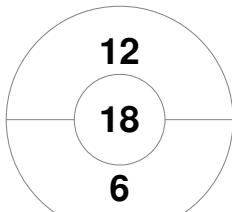

Match Statistics

Match #	Date	Time	Pool / Class	Pitch
16	04 Aug 1992	19:30	Semifinal	

Korea	Full Time	1 - 1	Spain
	Half Time	1 - 1	

Penalty Corners

KOR

ESP

KOR

ESP

Circle Entries

Shots

KOR

ESP

Shots on Target

KOR

ESP

Possession %