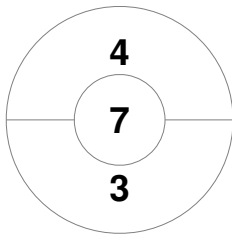

Match Statistics

Match #	Date	Time	Pool / Class	Pitch
16	04 Aug 1992	19:30	Semifinal	

Korea	Full Time	1 - 1	Spain
	Half Time	1 - 1	

Penalty Corners

KOR

ESP

KOR

ESP

Circle Entries

Shots

KOR

ESP

Shots on Target

KOR

ESP

Possession %