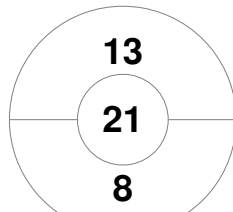

Match Statistics

Match #	Date	Time	Pool / Class	Pitch
16	04 Aug 1992	19:30	Semifinal	

Korea	Full Time	1 - 1	Spain
	Half Time	1 - 1	

Penalty Corners

KOR

ESP

KOR

ESP

Circle Entries

Shots

KOR

ESP

Shots on Target

KOR

ESP

Possession %