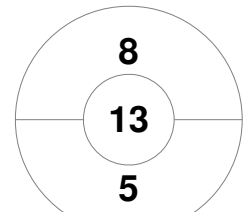

Circle Entries

Shots

KOR

ESP

Shots on Target

KOR

ESP

Possession %