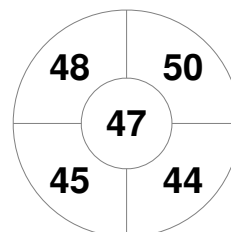

| | |
|--------------|-------|
| Full Time | 1 - 3 |
| Third Period | 0 - 2 |
| Half-time | 0 - 1 |
| First Period | 0 - 0 |

New Zealand

Penalty Corners

AUS

NZL

Circle Entries

AUS

NZL

Shots

AUS

NZL

Shots on Target

AUS

NZL

Possession %

AUS