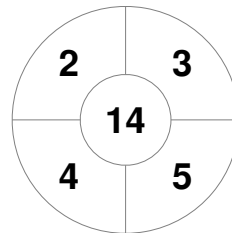

Match Statistics

Match #	Date	Time	Pool / Class	Pitch
23	15 Feb 2019	17:00	RR	NPW - Pitch 1

New Zealand

Full Time	1 - 3
Third Period	1 - 3
Half-time	1 - 2
First Period	1 - 0

Germany

Penalty Corners

NZL

GER

Circle Entries

NZL

GER

Shots

NZL

GER

Shots on Target

NZL