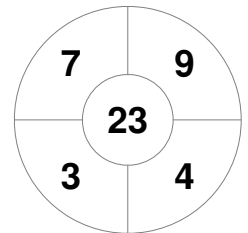

Match Statistics

Match #	Date	Time	Pool / Class	Pitch
23	15 Feb 2019	17:00	RR	NPW - Pitch 1

New Zealand

Full Time	1 - 3
Third Period	1 - 3
Half-time	1 - 2
First Period	1 - 0

Germany

Penalty Corners

NZL

GER

Circle Entries

NZL

GER

Shots

NZL

GER

Shots on Target

NZL