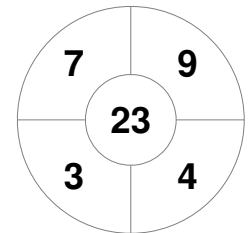

Match Statistics

Match #	Date	Time	Pool / Class	Pitch
23	15 Feb 2019	17:00	RR	NPW - Pitch 1

New Zealand

Full Time	1 - 3
Third Period	1 - 3
Half-time	1 - 2
First Period	1 - 0

Germany

Penalty Corners

NZL

GER

Circle Entries

NZL

GER

Shots

NZL

GER

Shots on Target

NZL