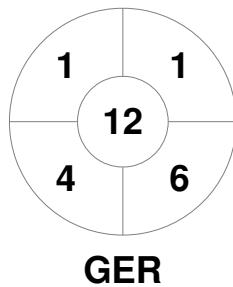

Match Statistics

Match #	Date	Time	Pool / Class	Pitch
22	15 Feb 2019	19:00	RR	NPW - Pitch 1

New Zealand	Full Time	1 - 3	Germany
	Third Period	0 - 2	
	Half-time	0 - 0	
	First Period	0 - 0	

Penalty Corners

Circle Entries

Shots

Shots on Target

Possession %