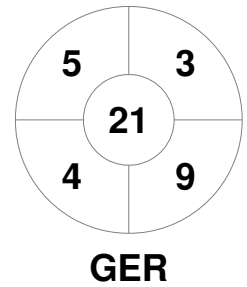

Match Statistics

Match #	Date	Time	Pool / Class	Pitch
22	15 Feb 2019	19:00	RR	NPW - Pitch 1

New Zealand	Full Time	1 - 3	Germany
	Third Period	0 - 2	
	Half-time	0 - 0	
	First Period	0 - 0	

Penalty Corners

Circle Entries

Shots

Shots on Target

Possession %