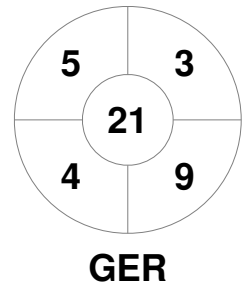

Match Statistics

Match #	Date	Time	Pool / Class	Pitch
22	15 Feb 2019	19:00	RR	NPW - Pitch 1

New Zealand	Full Time	1 - 3	Germany
	Third Period	0 - 2	
	Half-time	0 - 0	
	First Period	0 - 0	

Penalty Corners

Circle Entries

Shots

Shots on Target

Possession %