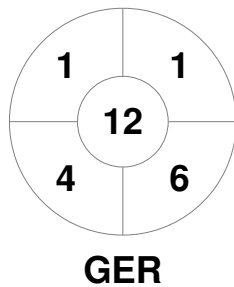

Match Statistics

Match #	Date	Time	Pool / Class	Pitch
22	15 Feb 2019	19:00	RR	NPW - Pitch 1

New Zealand	Full Time	1 - 3	Germany
	Third Period	0 - 2	
	Half-time	0 - 0	
	First Period	0 - 0	

Penalty Corners

Circle Entries

Shots

Shots on Target

Possession %