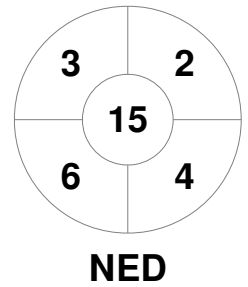

Shots on Target