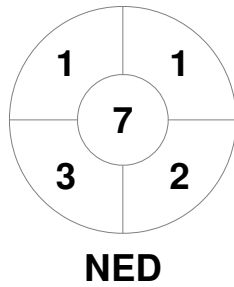

Match Statistics

Match #	Date	Time	Pool / Class	Pitch
16	23 Aug 2019	18:00	Semi Final 2	Pitch 1

England

Full Time	0 - 8
Third Period	0 - 5
Half-time	0 - 3
First Period	0 - 1

Netherlands

Penalty Corners

Circle Entries

Shots

Shots on Target

Possession %