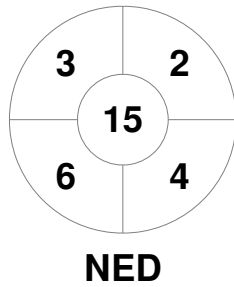

Match Statistics

Match #	Date	Time	Pool / Class	Pitch
16	23 Aug 2019	18:00	Semi Final 2	Pitch 1

England

Full Time	0 - 8
Third Period	0 - 5
Half-time	0 - 3
First Period	0 - 1

Netherlands

Penalty Corners

Circle Entries

Shots

Shots on Target

Possession %