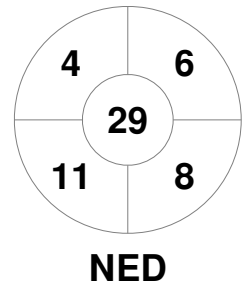

Match Statistics

Match #	Date	Time	Pool / Class	Pitch
16	23 Aug 2019	18:00	Semi Final 2	Pitch 1

England

Full Time	0 - 8
Third Period	0 - 5
Half-time	0 - 3
First Period	0 - 1

Netherlands

Penalty Corners

Circle Entries