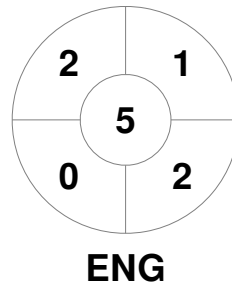

Match Statistics

Match #	Date	Time	Pool / Class	Pitch
16	23 Aug 2019	18:00	Semi Final 2	Pitch 1

England

Full Time	0 - 8
Third Period	0 - 5
Half-time	0 - 3
First Period	0 - 1

Netherlands

Penalty Corners

Circle Entries

Shots

Shots on Target

Possession %