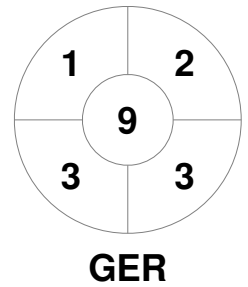

Match Statistics

Match #	Date	Time	Pool / Class	Pitch
15	23 Aug 2019	20:30	Semi Final 1	Pitch 1

Spain

Full Time	2 - 3
Third Period	1 - 2
Half-time	1 - 1
First Period	1 - 0

Germany

Penalty Corners

Circle Entries

Shots

Shots on Target

Possession %