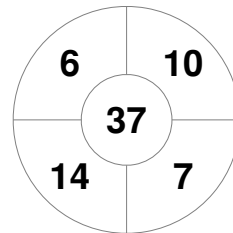

Match Statistics

Match #	Date	Time	Pool / Class	Pitch
16	22 Aug 2019	18:00	Semi Final 2	Pitch 1

Netherlands

Full Time	3 - 4
Third Period	0 - 3
Half-time	0 - 2
First Period	0 - 1

Spain

Penalty Corners

NED

ESP

Circle Entries

NED

ESP

Shots

NED

ESP

Shots on Target

NED