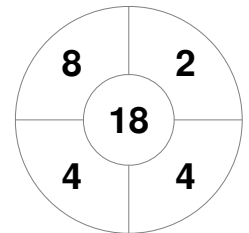

Match Statistics

Match #	Date	Time	Pool / Class	Pitch
16	22 Aug 2019	18:00	Semi Final 2	Pitch 1

Netherlands

Full Time	3 - 4
Third Period	0 - 3
Half-time	0 - 2
First Period	0 - 1

Spain

Penalty Corners

NED

ESP

Circle Entries

NED

ESP

Shots

NED

ESP

Shots on Target

NED