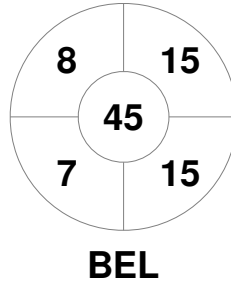

Match Statistics

Match #	Date	Time	Pool / Class	Pitch
12	20 Aug 2019	20:30	Pool A	Pitch 1

Belgium

Full Time	6 - 0
Third Period	6 - 0
Half-time	4 - 0
First Period	2 - 0

Wales

Penalty Corners

Circle Entries

Shots