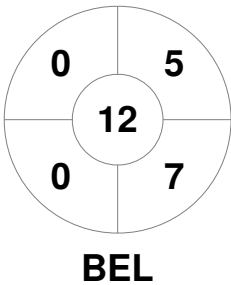

Match Statistics

Match #	Date	Time	Pool / Class	Pitch
12	20 Aug 2019	20:30	Pool A	Pitch 1

Belgium

Full Time	6 - 0
Third Period	6 - 0
Half-time	4 - 0
First Period	2 - 0

Wales

Penalty Corners

Circle Entries

Shots