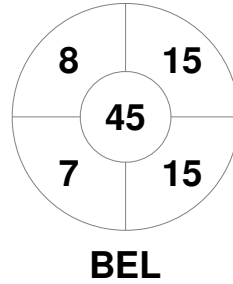

Match Statistics

Match #	Date	Time	Pool / Class	Pitch
12	20 Aug 2019	20:30	Pool A	Pitch 1

Belgium

Full Time	6 - 0
Third Period	6 - 0
Half-time	4 - 0
First Period	2 - 0

Wales

Penalty Corners

Circle Entries

Shots