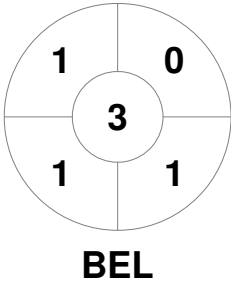

Match Statistics

Match #	Date	Time	Pool / Class	Pitch
12	20 Aug 2019	20:30	Pool A	Pitch 1

Belgium

Full Time	6 - 0
Third Period	6 - 0
Half-time	4 - 0
First Period	2 - 0

Wales

Penalty Corners

Circle Entries

Shots