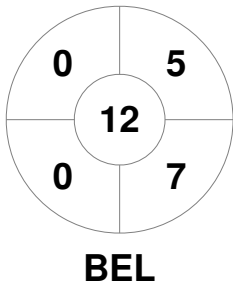

Match Statistics

Match #	Date	Time	Pool / Class	Pitch
12	20 Aug 2019	20:30	Pool A	Pitch 1

Belgium

Full Time	6 - 0
Third Period	6 - 0
Half-time	4 - 0
First Period	2 - 0

Wales

Penalty Corners

Circle Entries

Shots