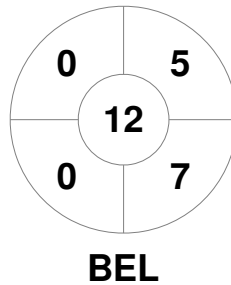

Shots on Target