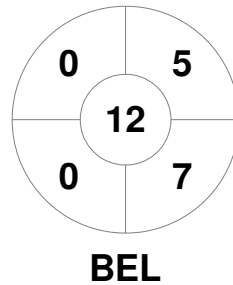

Shots on Target