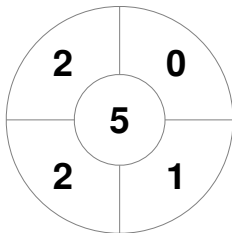

Fintro Hockey World League Semi-Final (Women)
21 Jun - 2 Jul 2017
Brussels (BEL)

Match Statistics

Match #	Date	Time	Pool / Class	Pitch
33	02 Jul 2017	18:00	Final	

Netherlands

Full Time	2 - 0
Third Period	1 - 0
Half-time	0 - 0
First Period	0 - 0

China

Penalty Corners

NED

CHN

Circle Entries

NED

CHN

Shots