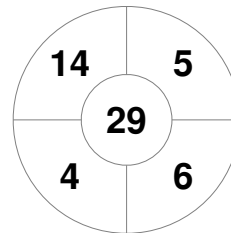

Fintro Hockey World League Semi-Final (Women)
21 Jun - 2 Jul 2017
Brussels (BEL)

Match Statistics

Match #	Date	Time	Pool / Class	Pitch
33	02 Jul 2017	18:00	Final	

Netherlands

Full Time	2 - 0
Third Period	1 - 0
Half-time	0 - 0
First Period	0 - 0

China

Penalty Corners

NED

CHN

Circle Entries

NED

CHN

Shots