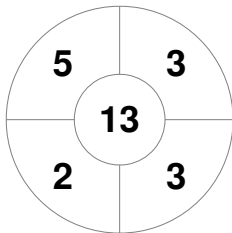

Fintro Hockey World League Semi-Final (Women)
21 Jun - 2 Jul 2017
Brussels (BEL)

Match Statistics

Match #	Date	Time	Pool / Class	Pitch
33	02 Jul 2017	18:00	Final	

Netherlands

Full Time	2 - 0
Third Period	1 - 0
Half-time	0 - 0
First Period	0 - 0

China

Penalty Corners

NED

CHN

Circle Entries

NED

CHN

Shots