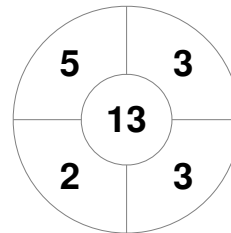

Shots on Target

NED