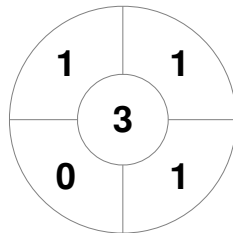

Fintro Hockey World League Semi-Final (Women)
21 Jun - 2 Jul 2017
Brussels (BEL)

Match Statistics

Match #	Date	Time	Pool / Class	Pitch
33	02 Jul 2017	18:00	Final	

Netherlands

Full Time	2 - 0
Third Period	1 - 0
Half-time	0 - 0
First Period	0 - 0

China

Penalty Corners

NED

CHN

Circle Entries

NED

CHN

Shots

NED

CHN

Shots on Target

NED

CHN

Possession %

NED

CHN