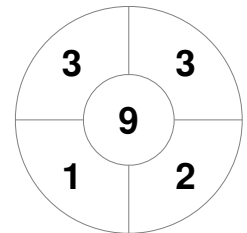

Fintro Hockey World League Semi-Final (Women)
21 Jun - 2 Jul 2017
Brussels (BEL)

Match Statistics

Match #	Date	Time	Pool / Class	Pitch
33	02 Jul 2017	18:00	Final	

Netherlands

Full Time	2 - 0
Third Period	1 - 0
Half-time	0 - 0
First Period	0 - 0

China

Penalty Corners

NED

CHN

Circle Entries

NED

CHN

Shots