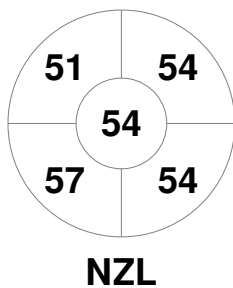

Fintro Hockey World League Semi-Final (Women)
21 Jun - 2 Jul 2017
Brussels (BEL)

Match Statistics

Match #	Date	Time	Pool / Class	Pitch
32	02 Jul 2017	15:45	3rd/4th Place	

New Zealand

Full Time	1 - 0
Third Period	0 - 0
Half-time	0 - 0
First Period	0 - 0

Korea

Penalty Corners

Circle Entries

Shots

Shots on Target

Possession %

Technical Delegate: PETITJEAN Sylvie (FRA)