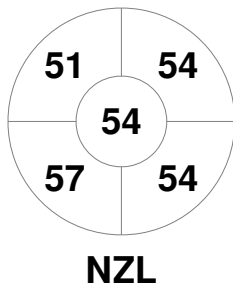

Fintro Hockey World League Semi-Final (Women)
21 Jun - 2 Jul 2017
Brussels (BEL)

Match Statistics

| Match # | Date | Time | Pool / Class | Pitch |
|---------|-------------|-------|---------------|-------|
| 32 | 02 Jul 2017 | 15:45 | 3rd/4th Place | |

New Zealand

| | |
|--------------|-------|
| Full Time | 1 - 0 |
| Third Period | 0 - 0 |
| Half-time | 0 - 0 |
| First Period | 0 - 0 |

Korea

Penalty Corners

Circle Entries

Shots

Shots on Target

Possession %