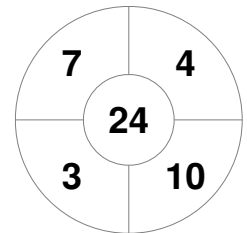

Fintro Hockey World League Semi-Final (Women)  
21 Jun - 2 Jul 2017  
Brussels (BEL)

Match Statistics

Match #	Date	Time	Pool / Class	Pitch
31	02 Jul 2017	13:30	5th/6th Place	

Italy

Full Time	1 - 3
Third Period	1 - 1
Half-time	1 - 1
First Period	1 - 0

Australia

Penalty Corners

ITA

AUS

Circle Entries

ITA

AUS

Shots