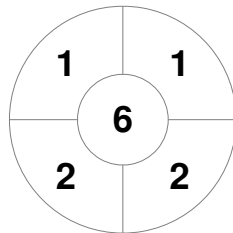

Fintro Hockey World League Semi-Final (Women)  
21 Jun - 2 Jul 2017  
Brussels (BEL)

Match Statistics

Match #	Date	Time	Pool / Class	Pitch
31	02 Jul 2017	13:30	5th/6th Place	

Italy

Full Time	1 - 3
Third Period	1 - 1
Half-time	1 - 1
First Period	1 - 0

Australia

Penalty Corners

ITA

AUS

Circle Entries

ITA

AUS

Shots