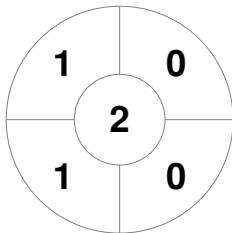

Fintro Hockey World League Semi-Final (Women)
21 Jun - 2 Jul 2017
Brussels (BEL)

Match Statistics

Match #	Date	Time	Pool / Class	Pitch
29	01 Jul 2017	15:45	Semi Final	

Korea

Full Time	0 - 3
Third Period	0 - 3
Half-time	0 - 3
First Period	0 - 1

China

Penalty Corners

KOR

CHN

Circle Entries

KOR

CHN

Shots