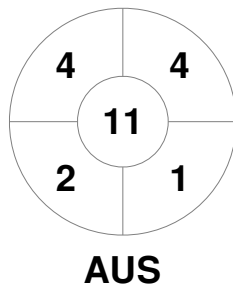

Fintro Hockey World League Semi-Final (Women)  
21 Jun - 2 Jul 2017  
Brussels (BEL)

Match Statistics

Match #	Date	Time	Pool / Class	Pitch
27	01 Jul 2017	13:30	5 / 8 Place	

Belgium

Full Time	1 - 5
Third Period	1 - 4
Half-time	0 - 3
First Period	0 - 1

Australia

Penalty Corners

Circle Entries

Shots

Shots on Target

Possession %

Technical Delegate: PETITJEAN Sylvie (FRA)