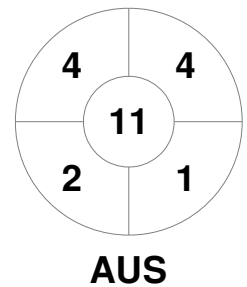

Fintro Hockey World League Semi-Final (Women)  
21 Jun - 2 Jul 2017  
Brussels (BEL)

Match Statistics

Match #	Date	Time	Pool / Class	Pitch
27	01 Jul 2017	13:30	5 / 8 Place	

Belgium

Full Time	1 - 5
Third Period	1 - 4
Half-time	0 - 3
First Period	0 - 1

Australia

Penalty Corners

Circle Entries

Shots

Shots on Target

Possession %

Technical Delegate: PETITJEAN Sylvie (FRA)