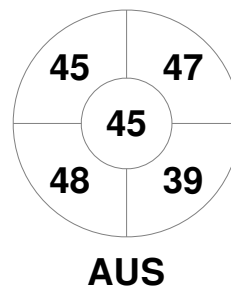

Fintro Hockey World League Semi-Final (Women)  
21 Jun - 2 Jul 2017  
Brussels (BEL)

Match Statistics

Match #	Date	Time	Pool / Class	Pitch
27	01 Jul 2017	13:30	5 / 8 Place	

Belgium

Full Time	1 - 5
Third Period	1 - 4
Half-time	0 - 3
First Period	0 - 1

Australia

Penalty Corners

Circle Entries

Shots

Shots on Target

Possession %

Technical Delegate: PETITJEAN Sylvie (FRA)