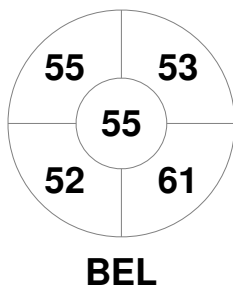

Fintro Hockey World League Semi-Final (Women)  
21 Jun - 2 Jul 2017  
Brussels (BEL)

Match Statistics

Match #	Date	Time	Pool / Class	Pitch
27	01 Jul 2017	13:30	5 / 8 Place	

Belgium

Full Time	1 - 5
Third Period	1 - 4
Half-time	0 - 3
First Period	0 - 1

Australia

Penalty Corners

Circle Entries

Shots

Shots on Target

Possession %

Technical Delegate: PETITJEAN Sylvie (FRA)