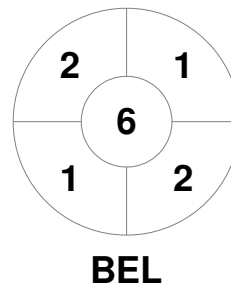

Fintro Hockey World League Semi-Final (Women)  
21 Jun - 2 Jul 2017  
Brussels (BEL)

Match Statistics

Match #	Date	Time	Pool / Class	Pitch
27	01 Jul 2017	13:30	5 / 8 Place	

Belgium

Full Time	1 - 5
Third Period	1 - 4
Half-time	0 - 3
First Period	0 - 1

Australia

Penalty Corners

Circle Entries

Shots

Shots on Target

Possession %

Technical Delegate: PETITJEAN Sylvie (FRA)