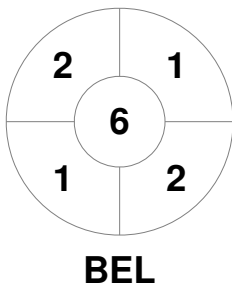

Fintro Hockey World League Semi-Final (Women)  
21 Jun - 2 Jul 2017  
Brussels (BEL)

Match Statistics

Match #	Date	Time	Pool / Class	Pitch
27	01 Jul 2017	13:30	5 / 8 Place	

Belgium

Full Time	1 - 5
Third Period	1 - 4
Half-time	0 - 3
First Period	0 - 1

Australia

Penalty Corners

Circle Entries

Shots

Shots on Target

Possession %

Technical Delegate: PETITJEAN Sylvie (FRA)