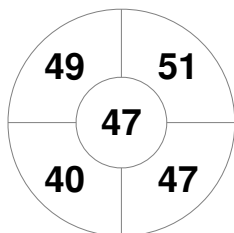

Possession %

KOR