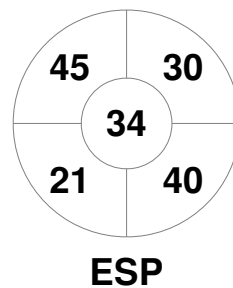

Fintro Hockey World League Semi-Final (Women)  
21 Jun - 2 Jul 2017  
Brussels (BEL)

Match Statistics

Match #	Date	Time	Pool / Class	Pitch
22	29 Jun 2017	17:45	QF	

Netherlands

Full Time	2 - 0
Third Period	2 - 0
Half-time	1 - 0
First Period	1 - 0

Spain

Penalty Corners

Circle Entries

Shots

Shots on Target

Possession %

Technical Delegate: PETITJEAN Sylvie (FRA)