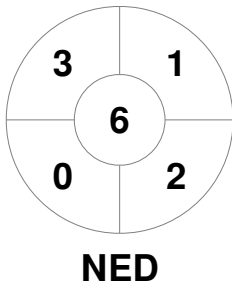

Penalty Corners