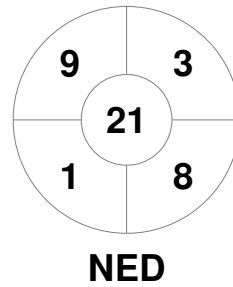

Circle Entries