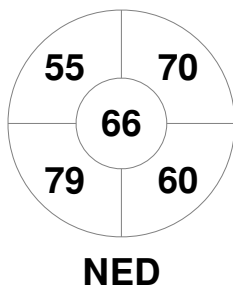

Fintro Hockey World League Semi-Final (Women)  
21 Jun - 2 Jul 2017  
Brussels (BEL)

Match Statistics

Match #	Date	Time	Pool / Class	Pitch
22	29 Jun 2017	17:45	QF	

Netherlands

Full Time	2 - 0
Third Period	2 - 0
Half-time	1 - 0
First Period	1 - 0

Spain

Penalty Corners

Circle Entries

Shots

Shots on Target

Possession %

Technical Delegate: PETITJEAN Sylvie (FRA)