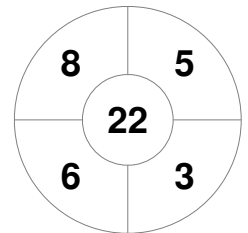

Match Statistics

Match #	Date	Time	Pool / Class	Pitch
15	25 Jun 2017	18:00	Pool A	

China

Full Time	0 - 1
Third Period	0 - 0
Half-time	0 - 0
First Period	0 - 0

Netherlands

Penalty Corners

CHN

NED

Circle Entries

CHN

NED

Shots

CHN

NED

Shots on Target

CHN