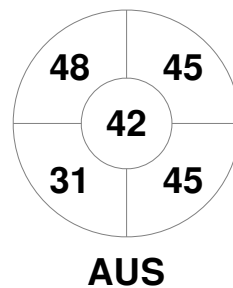

Fintro Hockey World League Semi-Final (Women)  
21 Jun - 2 Jul 2017  
Brussels (BEL)

Match Statistics

Match #	Date	Time	Pool / Class	Pitch
9	24 Jun 2017	14:00	Pool B	

New Zealand

Full Time	2 - 0
Third Period	1 - 0
Half-time	1 - 0
First Period	1 - 0

Australia

Penalty Corners

Circle Entries

Shots

Shots on Target

Possession %

Technical Delegate: PETITJEAN Sylvie (FRA)