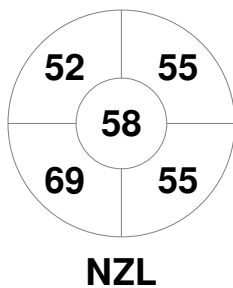

Fintro Hockey World League Semi-Final (Women)  
21 Jun - 2 Jul 2017  
Brussels (BEL)

Match Statistics

Match #	Date	Time	Pool / Class	Pitch
9	24 Jun 2017	14:00	Pool B	

New Zealand

Full Time	2 - 0
Third Period	1 - 0
Half-time	1 - 0
First Period	1 - 0

Australia

Penalty Corners

Circle Entries

Shots

Shots on Target

Possession %

Technical Delegate: PETITJEAN Sylvie (FRA)