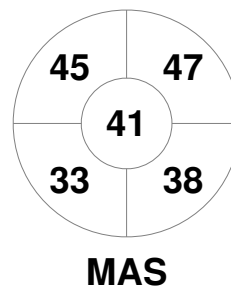

Fintro Hockey World League Semi-Final (Women)
21 Jun - 2 Jul 2017
Brussels (BEL)

Match Statistics

Match #	Date	Time	Pool / Class	Pitch
7	22 Jun 2017	18:00	Pool B	

Spain

Full Time	3 - 1
Third Period	3 - 1
Half-time	1 - 1
First Period	0 - 1

Malaysia

Penalty Corners

Circle Entries

Shots

Shots on Target

Possession %

Technical Delegate: PETITJEAN Sylvie (FRA)