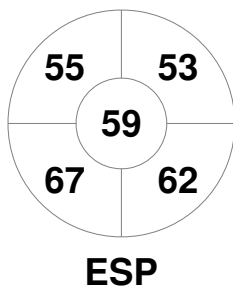

Fintro Hockey World League Semi-Final (Women)
21 Jun - 2 Jul 2017
Brussels (BEL)

Match Statistics

Match #	Date	Time	Pool / Class	Pitch
7	22 Jun 2017	18:00	Pool B	

Spain

Full Time	3 - 1
Third Period	3 - 1
Half-time	1 - 1
First Period	0 - 1

Malaysia

Penalty Corners

Circle Entries

Shots

Shots on Target

Possession %

Technical Delegate: PETITJEAN Sylvie (FRA)