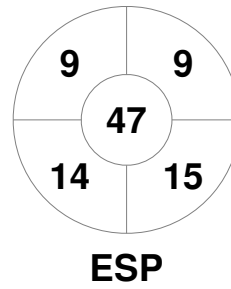

Fintro Hockey World League Semi-Final (Women)
21 Jun - 2 Jul 2017
Brussels (BEL)

Match Statistics

Match #	Date	Time	Pool / Class	Pitch
7	22 Jun 2017	18:00	Pool B	

Spain

Full Time	3 - 1
Third Period	3 - 1
Half-time	1 - 1
First Period	0 - 1

Malaysia

Penalty Corners

Circle Entries

Shots

Shots on Target

Possession %

Technical Delegate: PETITJEAN Sylvie (FRA)