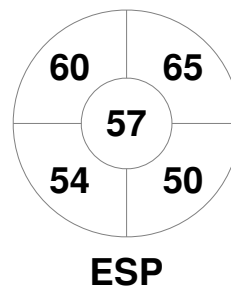

Fintro Hockey World League Semi-Final (Women)
21 Jun - 2 Jul 2017
Brussels (BEL)

Match Statistics

Match #	Date	Time	Pool / Class	Pitch
4	21 Jun 2017	20:00	Pool B	

New Zealand

Full Time	1 - 0
Third Period	1 - 0
Half-time	1 - 0
First Period	0 - 0

Spain

Penalty Corners

Circle Entries

Shots

Shots on Target

Possession %

Technical Delegate: PETITJEAN Sylvie (FRA)