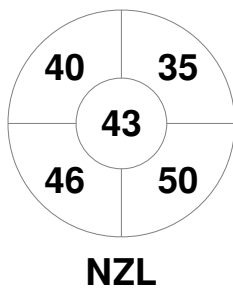

Fintro Hockey World League Semi-Final (Women)
21 Jun - 2 Jul 2017
Brussels (BEL)

Match Statistics

Match #	Date	Time	Pool / Class	Pitch
4	21 Jun 2017	20:00	Pool B	

New Zealand

Full Time	1 - 0
Third Period	1 - 0
Half-time	1 - 0
First Period	0 - 0

Spain

Penalty Corners

Circle Entries

Shots

Shots on Target

Possession %

Technical Delegate: PETITJEAN Sylvie (FRA)