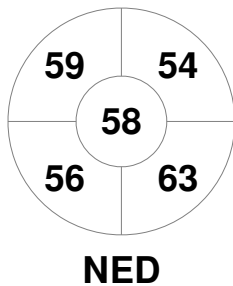

Fintro Hockey World League Semi-Final (Women)  
21 Jun - 2 Jul 2017  
Brussels (BEL)

Match Statistics

Match #	Date	Time	Pool / Class	Pitch
3	21 Jun 2017	18:00	Pool A	

Netherlands

Full Time	4 - 0
Third Period	3 - 0
Half-time	2 - 0
First Period	2 - 0

Scotland

Penalty Corners

Circle Entries

Shots

Shots on Target

Possession %

Technical Delegate: PETITJEAN Sylvie (FRA)