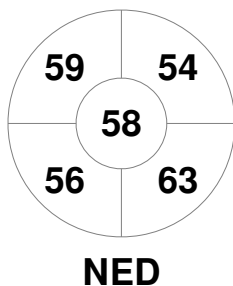

Fintro Hockey World League Semi-Final (Women)  
21 Jun - 2 Jul 2017  
Brussels (BEL)

Match Statistics

Match #	Date	Time	Pool / Class	Pitch
3	21 Jun 2017	18:00	Pool A	

Netherlands

Full Time	4 - 0
Third Period	3 - 0
Half-time	2 - 0
First Period	2 - 0

Scotland

Penalty Corners

Circle Entries

Shots

Shots on Target

Possession %

Technical Delegate: PETITJEAN Sylvie (FRA)