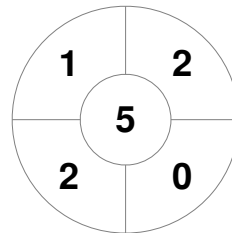

Hero Hockey World League Semi-Final (Men)  
15 - 25 Jun 2017  
London (ENG)

Match Statistics

Match #	Date	Time	Pool / Class	Pitch
32	25 Jun 2017	14:00	3rd/4th Place	

Malaysia

Full Time	1 - 4
Third Period	0 - 3
Half-time	0 - 3
First Period	0 - 2

England

Penalty Corners

MAS

ENG

Circle Entries

MAS

ENG

Shots

MAS

ENG

Shots on Target

MAS

ENG

Possession %

MAS

ENG