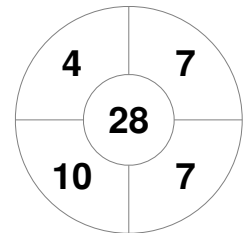

Hero Hockey World League Semi-Final (Men)  
15 - 25 Jun 2017  
London (ENG)

Match Statistics

Match #	Date	Time	Pool / Class	Pitch
32	25 Jun 2017	14:00	3rd/4th Place	

Malaysia

Full Time	1 - 4
Third Period	0 - 3
Half-time	0 - 3
First Period	0 - 2

England

Penalty Corners

MAS

ENG

Circle Entries

MAS

ENG

Shots