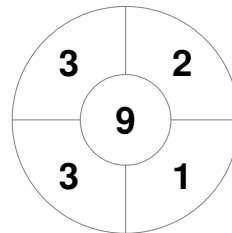

Hero Hockey World League Semi-Final (Men)  
15 - 25 Jun 2017  
London (ENG)

Match Statistics

Match #	Date	Time	Pool / Class	Pitch
32	25 Jun 2017	14:00	3rd/4th Place	

Malaysia

Full Time	1 - 4
Third Period	0 - 3
Half-time	0 - 3
First Period	0 - 2

England

Penalty Corners

MAS

ENG

Circle Entries

MAS

ENG

Shots