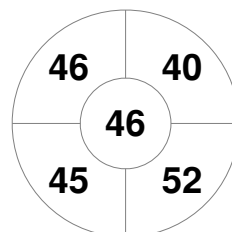

Hero Hockey World League Semi-Final (Men)  
15 - 25 Jun 2017  
London (ENG)

Match Statistics

Match #	Date	Time	Pool / Class	Pitch
32	25 Jun 2017	14:00	3rd/4th Place	

Malaysia

Full Time	1 - 4
Third Period	0 - 3
Half-time	0 - 3
First Period	0 - 2

England

Penalty Corners

MAS

ENG

Circle Entries

MAS

ENG

Shots

MAS

ENG

Shots on Target

MAS

ENG

Possession %

MAS

ENG