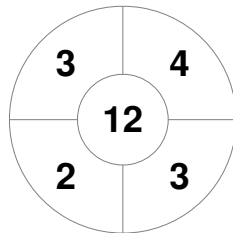

Hero Hockey World League Semi-Final (Men)
15 - 25 Jun 2017
London (ENG)

Match Statistics

Match #	Date	Time	Pool / Class	Pitch
29	24 Jun 2017	16:15	Semi Final	

England

Full Time	0 - 2
Third Period	0 - 1
Half-time	0 - 0
First Period	0 - 0

Netherlands

Penalty Corners

ENG

NED

Circle Entries

ENG

NED

Shots

ENG

NED

Shots on Target

ENG

NED

Possession %

ENG

NED