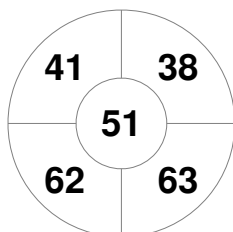

Hero Hockey World League Semi-Final (Men)
15 - 25 Jun 2017
London (ENG)

Match Statistics

Match #	Date	Time	Pool / Class	Pitch
29	24 Jun 2017	16:15	Semi Final	

England

Full Time	0 - 2
Third Period	0 - 1
Half-time	0 - 0
First Period	0 - 0

Netherlands

Penalty Corners

ENG

NED

Circle Entries

ENG

NED

Shots

ENG

NED

Shots on Target

ENG

NED

Possession %

ENG

NED