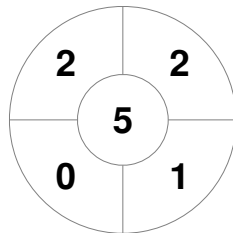

Hero Hockey World League Semi-Final (Men)
15 - 25 Jun 2017
London (ENG)

Match Statistics

Match #	Date	Time	Pool / Class	Pitch
29	24 Jun 2017	16:15	Semi Final	

England

Full Time	0 - 2
Third Period	0 - 1
Half-time	0 - 0
First Period	0 - 0

Netherlands

Penalty Corners

ENG

NED

Circle Entries

ENG

NED

Shots