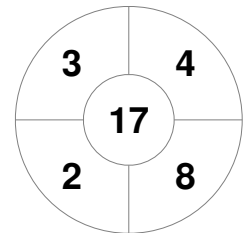

Hero Hockey World League Semi-Final (Men)
15 - 25 Jun 2017
London (ENG)

Match Statistics

Match #	Date	Time	Pool / Class	Pitch
29	24 Jun 2017	16:15	Semi Final	

England

Full Time	0 - 2
Third Period	0 - 1
Half-time	0 - 0
First Period	0 - 0

Netherlands

Penalty Corners

ENG

NED

Circle Entries

ENG

NED

Shots