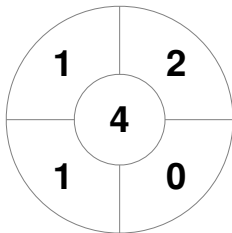

Hero Hockey World League Semi-Final (Men)
15 - 25 Jun 2017
London (ENG)

Match Statistics

Match #	Date	Time	Pool / Class	Pitch
29	24 Jun 2017	16:15	Semi Final	

England

Full Time	0 - 2
Third Period	0 - 1
Half-time	0 - 0
First Period	0 - 0

Netherlands

Penalty Corners

ENG

NED

Circle Entries

ENG

NED

Shots