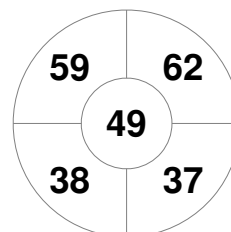

Hero Hockey World League Semi-Final (Men)
15 - 25 Jun 2017
London (ENG)

Match Statistics

Match #	Date	Time	Pool / Class	Pitch
29	24 Jun 2017	16:15	Semi Final	

England

Full Time	0 - 2
Third Period	0 - 1
Half-time	0 - 0
First Period	0 - 0

Netherlands

Penalty Corners

ENG

NED

Circle Entries

ENG

NED

Shots

ENG

NED

Shots on Target

ENG

NED

Possession %

ENG

NED