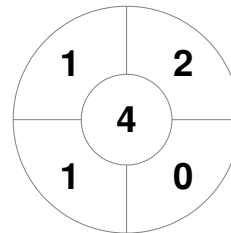

Shots on Target

ENG