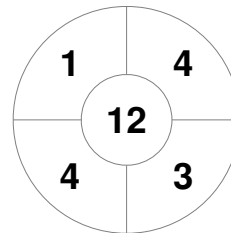

Hero Hockey World League Semi-Final (Men)
15 - 25 Jun 2017
London (ENG)

Match Statistics

Match #	Date	Time	Pool / Class	Pitch
29	24 Jun 2017	16:15	Semi Final	

England

Full Time	0 - 2
Third Period	0 - 1
Half-time	0 - 0
First Period	0 - 0

Netherlands

Penalty Corners

ENG

NED

Circle Entries

ENG

NED

Shots