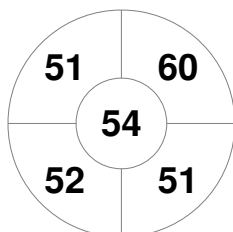

Hero Hockey World League Semi-Final (Men)
15 - 25 Jun 2017
London (ENG)

Match Statistics

Match #	Date	Time	Pool / Class	Pitch
24	22 Jun 2017	20:00	Qtr Final	

England

Full Time	4 - 2
Third Period	3 - 2
Half-time	2 - 2
First Period	1 - 2

Canada

Penalty Corners

ENG

CAN

Circle Entries

ENG

CAN

Shots

ENG

CAN

Shots on Target

ENG

CAN

Possession %

ENG

CAN