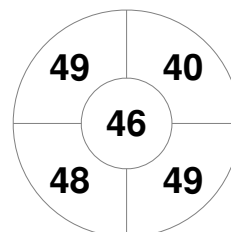

Hero Hockey World League Semi-Final (Men)
15 - 25 Jun 2017
London (ENG)

Match Statistics

Match #	Date	Time	Pool / Class	Pitch
24	22 Jun 2017	20:00	Qtr Final	

England

Full Time	4 - 2
Third Period	3 - 2
Half-time	2 - 2
First Period	1 - 2

Canada

Penalty Corners

ENG

CAN

Circle Entries

ENG

CAN

Shots

ENG

CAN

Shots on Target

ENG

CAN

Possession %

ENG

CAN