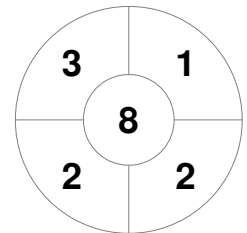

Hero Hockey World League Semi-Final (Men)
15 - 25 Jun 2017
London (ENG)

Match Statistics

Match #	Date	Time	Pool / Class	Pitch
24	22 Jun 2017	20:00	Qtr Final	

England

Full Time	4 - 2
Third Period	3 - 2
Half-time	2 - 2
First Period	1 - 2

Canada

Penalty Corners

ENG

CAN

Circle Entries

ENG

CAN

Shots