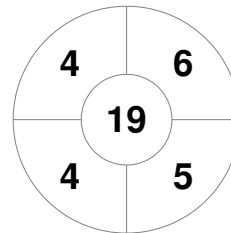

Shots on Target

ENG