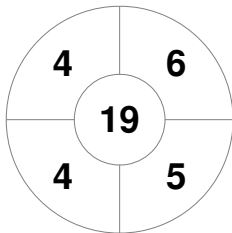

Hero Hockey World League Semi-Final (Men)
15 - 25 Jun 2017
London (ENG)

Match Statistics

Match #	Date	Time	Pool / Class	Pitch
24	22 Jun 2017	20:00	Qtr Final	

England

Full Time	4 - 2
Third Period	3 - 2
Half-time	2 - 2
First Period	1 - 2

Canada

Penalty Corners

ENG

CAN

Circle Entries

ENG

CAN

Shots