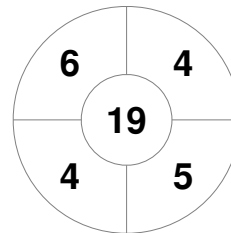

Hero Hockey World League Semi-Final (Men)
15 - 25 Jun 2017
London (ENG)

Match Statistics

Match #	Date	Time	Pool / Class	Pitch
24	22 Jun 2017	20:00	Qtr Final	

England

Full Time	4 - 2
Third Period	3 - 2
Half-time	2 - 2
First Period	1 - 2

Canada

Penalty Corners

ENG

CAN

Circle Entries

ENG

CAN

Shots