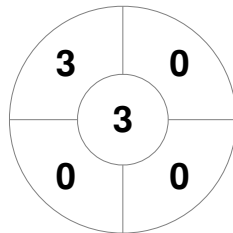

Hero Hockey World League Semi-Final (Men)
15 - 25 Jun 2017
London (ENG)

Match Statistics

Match #	Date	Time	Pool / Class	Pitch
24	22 Jun 2017	20:00	Qtr Final	

England

Full Time	4 - 2
Third Period	3 - 2
Half-time	2 - 2
First Period	1 - 2

Canada

Penalty Corners

ENG

CAN

Circle Entries

ENG

CAN

Shots

ENG

CAN

Shots on Target

ENG

CAN

Possession %

ENG

CAN