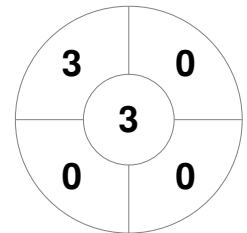

Hero Hockey World League Semi-Final (Men)
15 - 25 Jun 2017
London (ENG)

Match Statistics

Match #	Date	Time	Pool / Class	Pitch
24	22 Jun 2017	20:00	Qtr Final	

England

Full Time	4 - 2
Third Period	3 - 2
Half-time	2 - 2
First Period	1 - 2

Canada

Penalty Corners

ENG

CAN

Circle Entries

ENG

CAN

Shots

ENG

CAN

Shots on Target

ENG

CAN

Possession %

ENG

CAN