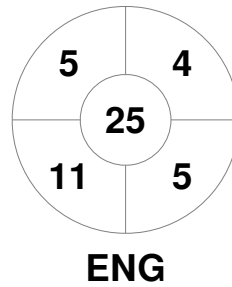

Hero Hockey World League Semi-Final (Men)
15 - 25 Jun 2017
London (ENG)

Match Statistics

Match #	Date	Time	Pool / Class	Pitch
20	20 Jun 2017	20:00	Pool A	

England	Full Time	7 - 2	Korea
	Third Period	4 - 2	
	Half-time	2 - 1	
	First Period	1 - 0	

Penalty Corners

Circle Entries

Shots

Shots on Target

Possession %