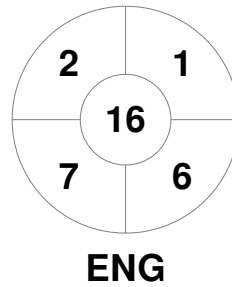

Hero Hockey World League Semi-Final (Men)
15 - 25 Jun 2017
London (ENG)

Match Statistics

Match #	Date	Time	Pool / Class	Pitch
20	20 Jun 2017	20:00	Pool A	

England	Full Time	7 - 2	Korea
	Third Period	4 - 2	
	Half-time	2 - 1	
	First Period	1 - 0	

Penalty Corners

Circle Entries

Shots

Shots on Target

Possession %