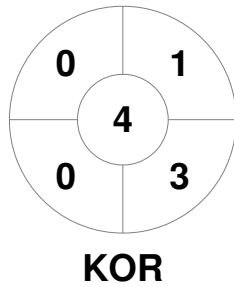

Hero Hockey World League Semi-Final (Men)
15 - 25 Jun 2017
London (ENG)

Match Statistics

Match #	Date	Time	Pool / Class	Pitch
20	20 Jun 2017	20:00	Pool A	

England	Full Time	7 - 2	Korea
	Third Period	4 - 2	
	Half-time	2 - 1	
	First Period	1 - 0	

Penalty Corners

Circle Entries

Shots

Shots on Target

Possession %