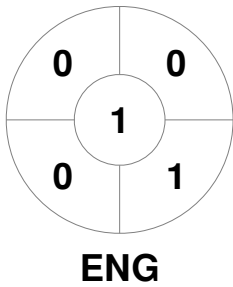

Hero Hockey World League Semi-Final (Men)
15 - 25 Jun 2017
London (ENG)

Match Statistics

Match #	Date	Time	Pool / Class	Pitch
20	20 Jun 2017	20:00	Pool A	

England	Full Time	7 - 2	Korea
	Third Period	4 - 2	
	Half-time	2 - 1	
	First Period	1 - 0	

Penalty Corners

Circle Entries

Shots

Shots on Target

Possession %