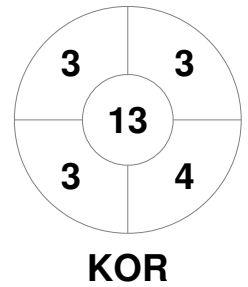

Hero Hockey World League Semi-Final (Men)
15 - 25 Jun 2017
London (ENG)

Match Statistics

Match #	Date	Time	Pool / Class	Pitch
20	20 Jun 2017	20:00	Pool A	

England	Full Time	7 - 2	Korea
	Third Period	4 - 2	
	Half-time	2 - 1	
	First Period	1 - 0	

Penalty Corners

Circle Entries

Shots

Shots on Target

Possession %