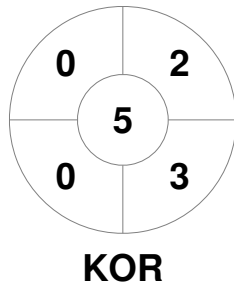

Hero Hockey World League Semi-Final (Men)
15 - 25 Jun 2017
London (ENG)

Match Statistics

Match #	Date	Time	Pool / Class	Pitch
20	20 Jun 2017	20:00	Pool A	

England	Full Time	7 - 2	Korea
	Third Period	4 - 2	
	Half-time	2 - 1	
	First Period	1 - 0	

Penalty Corners

Circle Entries

Shots

Shots on Target

Possession %