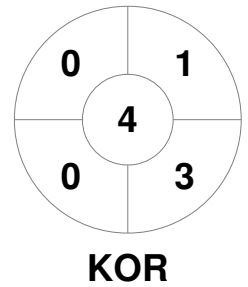

Hero Hockey World League Semi-Final (Men)
15 - 25 Jun 2017
London (ENG)

Match Statistics

Match #	Date	Time	Pool / Class	Pitch
20	20 Jun 2017	20:00	Pool A	

England	Full Time	7 - 2	Korea
	Third Period	4 - 2	
	Half-time	2 - 1	
	First Period	1 - 0	

Penalty Corners

Circle Entries

Shots

Shots on Target

Possession %