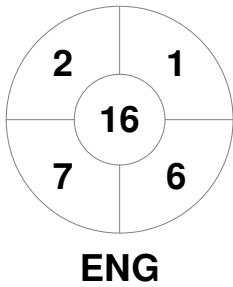

Hero Hockey World League Semi-Final (Men)
15 - 25 Jun 2017
London (ENG)

Match Statistics

Match #	Date	Time	Pool / Class	Pitch
20	20 Jun 2017	20:00	Pool A	

England	Full Time	7 - 2	Korea
	Third Period	4 - 2	
	Half-time	2 - 1	
	First Period	1 - 0	

Penalty Corners

Circle Entries

Shots

Shots on Target

Possession %