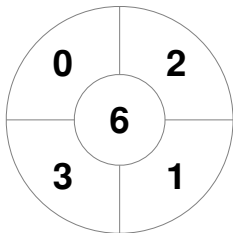

Hero Hockey World League Semi-Final (Men)
15 - 25 Jun 2017
London (ENG)

Match Statistics

Match #	Date	Time	Pool / Class	Pitch
19	20 Jun 2017	18:00	Pool A	

China

Full Time	1 - 5
Third Period	1 - 4
Half-time	0 - 4
First Period	0 - 2

Malaysia

Penalty Corners

CHN

MAS

Circle Entries

CHN

MAS

Shots