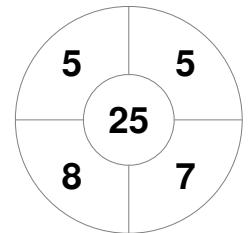

Hero Hockey World League Semi-Final (Men)
15 - 25 Jun 2017
London (ENG)

Match Statistics

Match #	Date	Time	Pool / Class	Pitch
19	20 Jun 2017	18:00	Pool A	

China

Full Time	1 - 5
Third Period	1 - 4
Half-time	0 - 4
First Period	0 - 2

Malaysia

Penalty Corners

CHN

MAS

Circle Entries

CHN

MAS

Shots