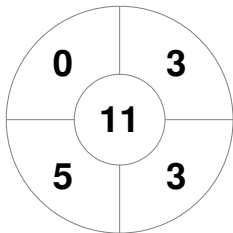

Hero Hockey World League Semi-Final (Men)
15 - 25 Jun 2017
London (ENG)

Match Statistics

Match #	Date	Time	Pool / Class	Pitch
19	20 Jun 2017	18:00	Pool A	

China

Full Time	1 - 5
Third Period	1 - 4
Half-time	0 - 4
First Period	0 - 2

Malaysia

Penalty Corners

CHN

MAS

Circle Entries

CHN

MAS

Shots