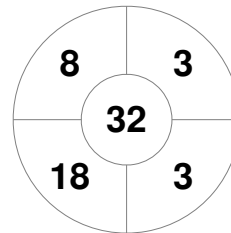

Shots on Target

ARG