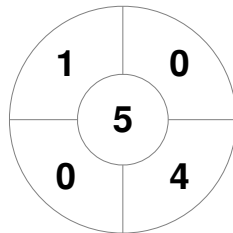

Hero Hockey World League Semi-Final (Men)
15 - 25 Jun 2017
London (ENG)

Match Statistics

Match #	Date	Time	Pool / Class	Pitch
16	19 Jun 2017	20:00	Pool A	

Argentina

Full Time	10 - 0
Third Period	7 - 0
Half-time	4 - 0
First Period	2 - 0

China

Penalty Corners

ARG

CHN

Circle Entries

ARG

CHN

Shots

ARG

CHN

Shots on Target

ARG

CHN

Possession %

ARG

CHN