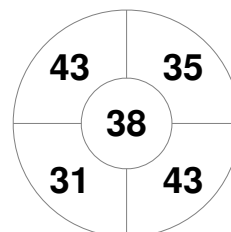

Hero Hockey World League Semi-Final (Men)
15 - 25 Jun 2017
London (ENG)

Match Statistics

Match #	Date	Time	Pool / Class	Pitch
16	19 Jun 2017	20:00	Pool A	

Argentina

Full Time	10 - 0
Third Period	7 - 0
Half-time	4 - 0
First Period	2 - 0

China

Penalty Corners

ARG

CHN

Circle Entries

ARG

CHN

Shots

ARG

CHN

Shots on Target

ARG

CHN

Possession %

ARG

CHN