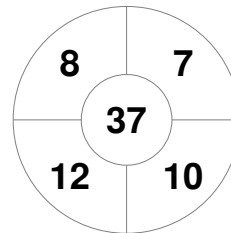

Hero Hockey World League Semi-Final (Men)
15 - 25 Jun 2017
London (ENG)

Match Statistics

Match #	Date	Time	Pool / Class	Pitch
16	19 Jun 2017	20:00	Pool A	

Argentina

Full Time	10 - 0
Third Period	7 - 0
Half-time	4 - 0
First Period	2 - 0

China

Penalty Corners

ARG

CHN

Circle Entries

ARG

CHN

Shots