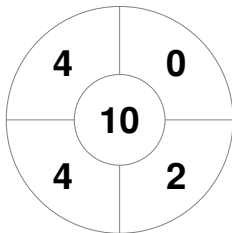

Hero Hockey World League Semi-Final (Men)
15 - 25 Jun 2017
London (ENG)

Match Statistics

Match #	Date	Time	Pool / Class	Pitch
16	19 Jun 2017	20:00	Pool A	

Argentina

Full Time	10 - 0
Third Period	7 - 0
Half-time	4 - 0
First Period	2 - 0

China

Penalty Corners

ARG

CHN

Circle Entries

ARG

CHN

Shots