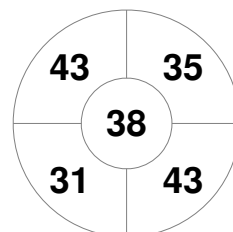

Hero Hockey World League Semi-Final (Men)  
15 - 25 Jun 2017  
London (ENG)

Match Statistics

Match #	Date	Time	Pool / Class	Pitch
16	19 Jun 2017	20:00	Pool A	

Argentina

Full Time	10 - 0
Third Period	7 - 0
Half-time	4 - 0
First Period	2 - 0

China

Penalty Corners

ARG

CHN

Circle Entries

ARG

CHN

Shots

ARG

CHN

Shots on Target

ARG

CHN

Possession %

ARG

CHN