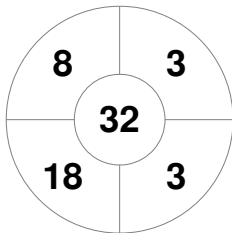

Hero Hockey World League Semi-Final (Men)
15 - 25 Jun 2017
London (ENG)

Match Statistics

Match #	Date	Time	Pool / Class	Pitch
16	19 Jun 2017	20:00	Pool A	

Argentina

Full Time	10 - 0
Third Period	7 - 0
Half-time	4 - 0
First Period	2 - 0

China

Penalty Corners

ARG

CHN

Circle Entries

ARG

CHN

Shots