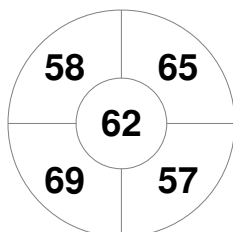

Hero Hockey World League Semi-Final (Men)
15 - 25 Jun 2017
London (ENG)

Match Statistics

Match #	Date	Time	Pool / Class	Pitch
16	19 Jun 2017	20:00	Pool A	

Argentina

Full Time	10 - 0
Third Period	7 - 0
Half-time	4 - 0
First Period	2 - 0

China

Penalty Corners

ARG

CHN

Circle Entries

ARG

CHN

Shots

ARG

CHN

Shots on Target

ARG

CHN

Possession %

ARG

CHN