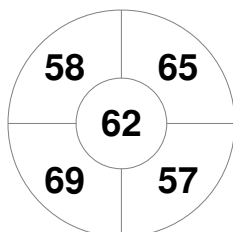

Hero Hockey World League Semi-Final (Men)  
15 - 25 Jun 2017  
London (ENG)

Match Statistics

Match #	Date	Time	Pool / Class	Pitch
16	19 Jun 2017	20:00	Pool A	

Argentina

Full Time	10 - 0
Third Period	7 - 0
Half-time	4 - 0
First Period	2 - 0

China

Penalty Corners

ARG

CHN

Circle Entries

ARG

CHN

Shots

ARG

CHN

Shots on Target

ARG

CHN

Possession %

ARG

CHN