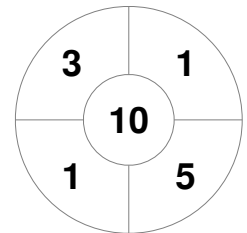

Hero Hockey World League Semi-Final (Men)
15 - 25 Jun 2017
London (ENG)

Match Statistics

Match #	Date	Time	Pool / Class	Pitch
16	19 Jun 2017	20:00	Pool A	

Argentina

Full Time	10 - 0
Third Period	7 - 0
Half-time	4 - 0
First Period	2 - 0

China

Penalty Corners

ARG

CHN

Circle Entries

ARG

CHN

Shots