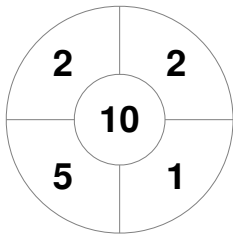

Hero Hockey World League Semi-Final (Men)
15 - 25 Jun 2017
London (ENG)

Match Statistics

Match #	Date	Time	Pool / Class	Pitch
15	19 Jun 2017	18:00	Pool A	

Korea

Full Time	0 - 1
Third Period	0 - 1
Half-time	0 - 0
First Period	0 - 0

Malaysia

Penalty Corners

KOR

MAS

Circle Entries

KOR

MAS

Shots