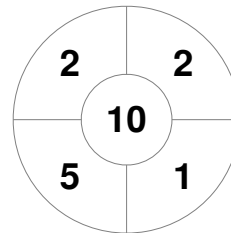

Shots on Target

KOR