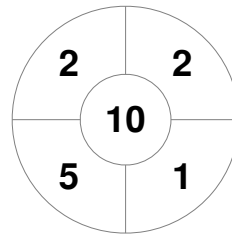

Shots on Target

KOR