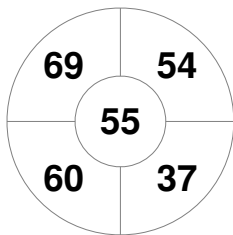

Hero Hockey World League Semi-Final (Men)
15 - 25 Jun 2017
London (ENG)

Match Statistics

Match #	Date	Time	Pool / Class	Pitch
15	19 Jun 2017	18:00	Pool A	

Korea

Full Time	0 - 1
Third Period	0 - 1
Half-time	0 - 0
First Period	0 - 0

Malaysia

Penalty Corners

KOR

MAS

Circle Entries

KOR

MAS

Shots

KOR

MAS

Shots on Target

KOR

MAS

Possession %

KOR

MAS