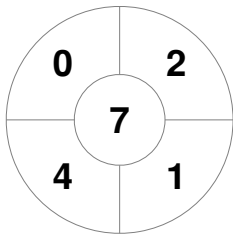

Hero Hockey World League Semi-Final (Men)
15 - 25 Jun 2017
London (ENG)

Match Statistics

Match #	Date	Time	Pool / Class	Pitch
15	19 Jun 2017	18:00	Pool A	

Korea

Full Time	0 - 1
Third Period	0 - 1
Half-time	0 - 0
First Period	0 - 0

Malaysia

Penalty Corners

KOR

MAS

Circle Entries

KOR

MAS

Shots