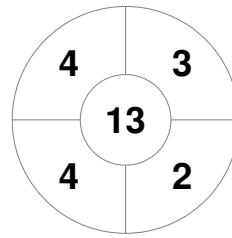

Hero Hockey World League Semi-Final (Men)
15 - 25 Jun 2017
London (ENG)

Match Statistics

Match #	Date	Time	Pool / Class	Pitch
15	19 Jun 2017	18:00	Pool A	

Korea

Full Time	0 - 1
Third Period	0 - 1
Half-time	0 - 0
First Period	0 - 0

Malaysia

Penalty Corners

KOR

MAS

Circle Entries

KOR

MAS

Shots