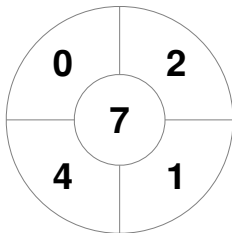

Hero Hockey World League Semi-Final (Men)
15 - 25 Jun 2017
London (ENG)

Match Statistics

Match #	Date	Time	Pool / Class	Pitch
15	19 Jun 2017	18:00	Pool A	

Korea

Full Time	0 - 1
Third Period	0 - 1
Half-time	0 - 0
First Period	0 - 0

Malaysia

Penalty Corners

KOR

MAS

Circle Entries

KOR

MAS

Shots