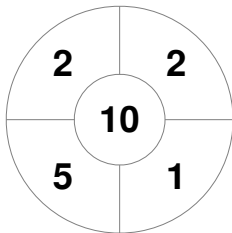

Hero Hockey World League Semi-Final (Men)
15 - 25 Jun 2017
London (ENG)

Match Statistics

Match #	Date	Time	Pool / Class	Pitch
15	19 Jun 2017	18:00	Pool A	

Korea

Full Time	0 - 1
Third Period	0 - 1
Half-time	0 - 0
First Period	0 - 0

Malaysia

Penalty Corners

KOR

MAS

Circle Entries

KOR

MAS

Shots