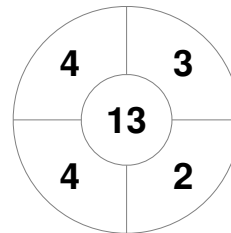

Hero Hockey World League Semi-Final (Men)
15 - 25 Jun 2017
London (ENG)

Match Statistics

Match #	Date	Time	Pool / Class	Pitch
15	19 Jun 2017	18:00	Pool A	

Korea

Full Time	0 - 1
Third Period	0 - 1
Half-time	0 - 0
First Period	0 - 0

Malaysia

Penalty Corners

KOR

MAS

Circle Entries

KOR

MAS

Shots