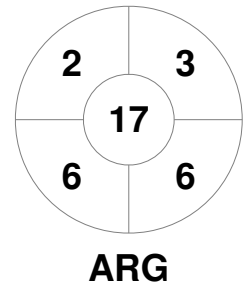

Hero Hockey World League Semi-Final (Men)
15 - 25 Jun 2017
London (ENG)

Match Statistics

Match #	Date	Time	Pool / Class	Pitch
12	18 Jun 2017	16:00	Pool A	

England

Full Time	3 - 3
Third Period	3 - 3
Half-time	2 - 0
First Period	2 - 0

Argentina

Penalty Corners

Circle Entries

Shots

Shots on Target

Possession %