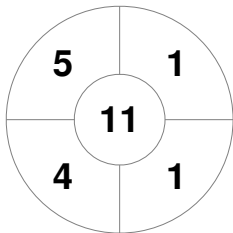

Hero Hockey World League Semi-Final (Men)
15 - 25 Jun 2017
London (ENG)

Match Statistics

Match #	Date	Time	Pool / Class	Pitch
12	18 Jun 2017	16:00	Pool A	

England

Full Time	3 - 3
Third Period	3 - 3
Half-time	2 - 0
First Period	2 - 0

Argentina

Penalty Corners

ENG

ARG

Circle Entries

ENG

ARG

Shots