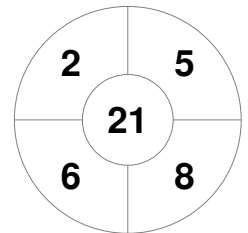

Hero Hockey World League Semi-Final (Men)
15 - 25 Jun 2017
London (ENG)

Match Statistics

Match #	Date	Time	Pool / Class	Pitch
12	18 Jun 2017	16:00	Pool A	

England

Full Time	3 - 3
Third Period	3 - 3
Half-time	2 - 0
First Period	2 - 0

Argentina

Penalty Corners

ENG

ARG

Circle Entries

ENG

ARG

Shots