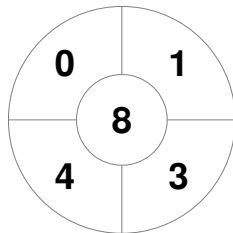

Hero Hockey World League Semi-Final (Men)
15 - 25 Jun 2017
London (ENG)

Match Statistics

Match #	Date	Time	Pool / Class	Pitch
12	18 Jun 2017	16:00	Pool A	

England

Full Time	3 - 3
Third Period	3 - 3
Half-time	2 - 0
First Period	2 - 0

Argentina

Penalty Corners

ENG

ARG

Circle Entries

ENG

ARG

Shots