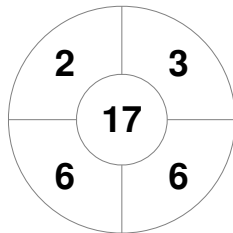

Hero Hockey World League Semi-Final (Men)
15 - 25 Jun 2017
London (ENG)

Match Statistics

Match #	Date	Time	Pool / Class	Pitch
12	18 Jun 2017	16:00	Pool A	

England

Full Time	3 - 3
Third Period	3 - 3
Half-time	2 - 0
First Period	2 - 0

Argentina

Penalty Corners

ENG

ARG

Circle Entries

ENG

ARG

Shots

ENG

ARG

Shots on Target

ENG

ARG

Possession %

ENG

ARG