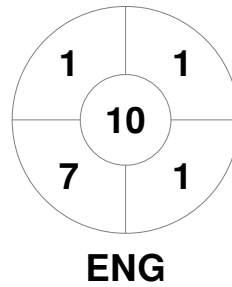

Hero Hockey World League Semi-Final (Men)
15 - 25 Jun 2017
London (ENG)

Match Statistics

Match #	Date	Time	Pool / Class	Pitch
12	18 Jun 2017	16:00	Pool A	

England

Full Time	3 - 3
Third Period	3 - 3
Half-time	2 - 0
First Period	2 - 0

Argentina

Penalty Corners

Circle Entries

Shots

Shots on Target

Possession %