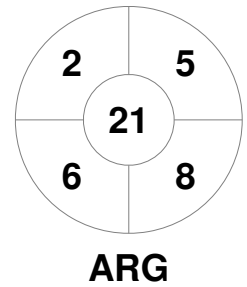

Hero Hockey World League Semi-Final (Men)
15 - 25 Jun 2017
London (ENG)

Match Statistics

Match #	Date	Time	Pool / Class	Pitch
12	18 Jun 2017	16:00	Pool A	

England

Full Time	3 - 3
Third Period	3 - 3
Half-time	2 - 0
First Period	2 - 0

Argentina

Penalty Corners

Circle Entries

Shots

Shots on Target

Possession %