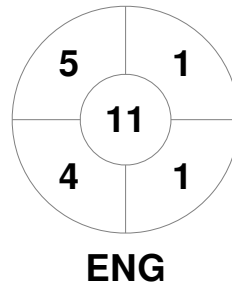

Hero Hockey World League Semi-Final (Men)
15 - 25 Jun 2017
London (ENG)

Match Statistics

Match #	Date	Time	Pool / Class	Pitch
12	18 Jun 2017	16:00	Pool A	

England

Full Time	3 - 3
Third Period	3 - 3
Half-time	2 - 0
First Period	2 - 0

Argentina

Penalty Corners

Circle Entries

Shots

Shots on Target

Possession %