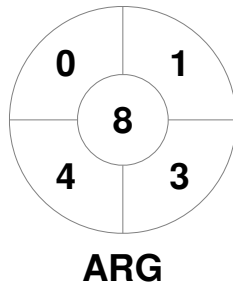

Hero Hockey World League Semi-Final (Men)
15 - 25 Jun 2017
London (ENG)

Match Statistics

Match #	Date	Time	Pool / Class	Pitch
12	18 Jun 2017	16:00	Pool A	

England

Full Time	3 - 3
Third Period	3 - 3
Half-time	2 - 0
First Period	2 - 0

Argentina

Penalty Corners

Circle Entries

Shots

Shots on Target

Possession %