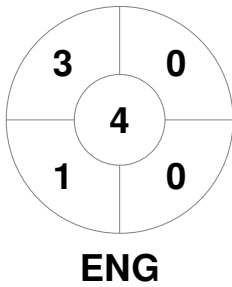

Hero Hockey World League Semi-Final (Men)
15 - 25 Jun 2017
London (ENG)

Match Statistics

Match #	Date	Time	Pool / Class	Pitch
12	18 Jun 2017	16:00	Pool A	

England

Full Time	3 - 3
Third Period	3 - 3
Half-time	2 - 0
First Period	2 - 0

Argentina

Penalty Corners

Circle Entries

Shots

Shots on Target

Possession %