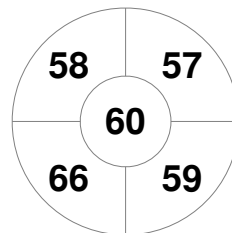

Hero Hockey World League Semi-Final (Men)
15 - 25 Jun 2017
London (ENG)

Match Statistics

Match #	Date	Time	Pool / Class	Pitch
12	18 Jun 2017	16:00	Pool A	

England

Full Time	3 - 3
Third Period	3 - 3
Half-time	2 - 0
First Period	2 - 0

Argentina

Penalty Corners

ENG

ARG

Circle Entries

ENG

ARG

Shots

ENG

ARG

Shots on Target

ENG

ARG

Possession %

ENG

ARG