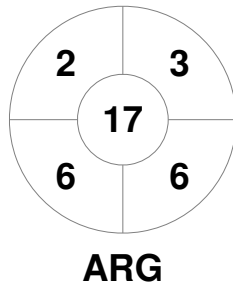

Hero Hockey World League Semi-Final (Men)
15 - 25 Jun 2017
London (ENG)

Match Statistics

Match #	Date	Time	Pool / Class	Pitch
12	18 Jun 2017	16:00	Pool A	

England

Full Time	3 - 3
Third Period	3 - 3
Half-time	2 - 0
First Period	2 - 0

Argentina

Penalty Corners

Circle Entries

Shots

Shots on Target

Possession %