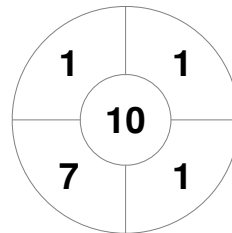

Hero Hockey World League Semi-Final (Men)
15 - 25 Jun 2017
London (ENG)

Match Statistics

Match #	Date	Time	Pool / Class	Pitch
12	18 Jun 2017	16:00	Pool A	

England

Full Time	3 - 3
Third Period	3 - 3
Half-time	2 - 0
First Period	2 - 0

Argentina

Penalty Corners

ENG

ARG

Circle Entries

ENG

ARG

Shots