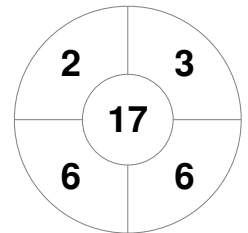

Hero Hockey World League Semi-Final (Men)
15 - 25 Jun 2017
London (ENG)

Match Statistics

Match #	Date	Time	Pool / Class	Pitch
12	18 Jun 2017	16:00	Pool A	

England

Full Time	3 - 3
Third Period	3 - 3
Half-time	2 - 0
First Period	2 - 0

Argentina

Penalty Corners

ENG

ARG

Circle Entries

ENG

ARG

Shots

ENG

ARG

Shots on Target

ENG

ARG

Possession %

ENG

ARG