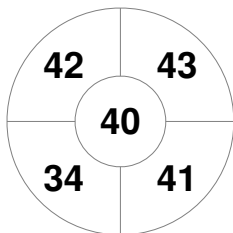

Hero Hockey World League Semi-Final (Men)
15 - 25 Jun 2017
London (ENG)

Match Statistics

Match #	Date	Time	Pool / Class	Pitch
12	18 Jun 2017	16:00	Pool A	

England

Full Time	3 - 3
Third Period	3 - 3
Half-time	2 - 0
First Period	2 - 0

Argentina

Penalty Corners

ENG

ARG

Circle Entries

ENG

ARG

Shots

ENG

ARG

Shots on Target

ENG

ARG

Possession %

ENG

ARG