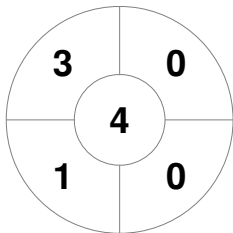

Hero Hockey World League Semi-Final (Men)
15 - 25 Jun 2017
London (ENG)

Match Statistics

Match #	Date	Time	Pool / Class	Pitch
12	18 Jun 2017	16:00	Pool A	

England

Full Time	3 - 3
Third Period	3 - 3
Half-time	2 - 0
First Period	2 - 0

Argentina

Penalty Corners

ENG

ARG

Circle Entries

ENG

ARG

Shots