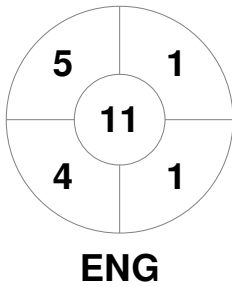

Hero Hockey World League Semi-Final (Men)
15 - 25 Jun 2017
London (ENG)

Match Statistics

Match #	Date	Time	Pool / Class	Pitch
12	18 Jun 2017	16:00	Pool A	

England

Full Time	3 - 3
Third Period	3 - 3
Half-time	2 - 0
First Period	2 - 0

Argentina

Penalty Corners

Circle Entries

Shots

Shots on Target

Possession %