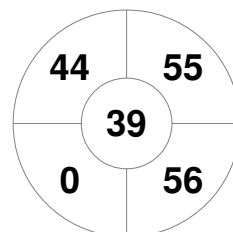

Hero Hockey World League Semi-Final (Men)  
15 - 25 Jun 2017  
London (ENG)

Match Statistics

Match #	Date	Time	Pool / Class	Pitch
9	17 Jun 2017	16:00	Pool A	

England

Full Time	7 - 3
Third Period	5 - 2
Half-time	2 - 2
First Period	2 - 0

Malaysia

Penalty Corners

ENG

MAS

Circle Entries

ENG

MAS

Shots

ENG

MAS

Shots on Target

ENG

MAS

Possession %

ENG

MAS