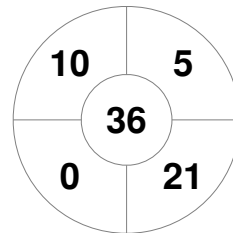

Hero Hockey World League Semi-Final (Men)  
15 - 25 Jun 2017  
London (ENG)

Match Statistics

Match #	Date	Time	Pool / Class	Pitch
9	17 Jun 2017	16:00	Pool A	

England

Full Time	7 - 3
Third Period	5 - 2
Half-time	2 - 2
First Period	2 - 0

Malaysia

Penalty Corners

ENG

MAS

Circle Entries

ENG

MAS

Shots