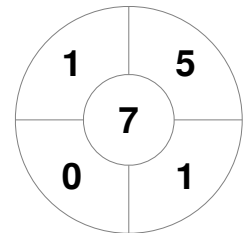

Hero Hockey World League Semi-Final (Men)  
15 - 25 Jun 2017  
London (ENG)

Match Statistics

Match #	Date	Time	Pool / Class	Pitch
9	17 Jun 2017	16:00	Pool A	

England

Full Time	7 - 3
Third Period	5 - 2
Half-time	2 - 2
First Period	2 - 0

Malaysia

Penalty Corners

ENG

MAS

Circle Entries

ENG

MAS

Shots