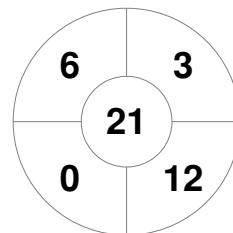

Shots on Target

ENG