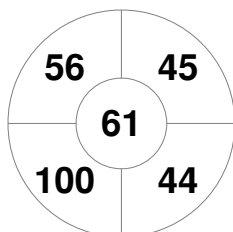

Hero Hockey World League Semi-Final (Men)  
15 - 25 Jun 2017  
London (ENG)

Match Statistics

Match #	Date	Time	Pool / Class	Pitch
9	17 Jun 2017	16:00	Pool A	

England

Full Time	7 - 3
Third Period	5 - 2
Half-time	2 - 2
First Period	2 - 0

Malaysia

Penalty Corners

ENG

MAS

Circle Entries

ENG

MAS

Shots

ENG

MAS

Shots on Target

ENG

MAS

Possession %

ENG

MAS