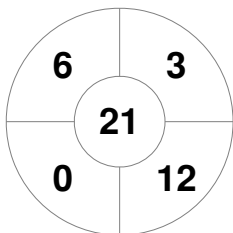

Hero Hockey World League Semi-Final (Men)  
15 - 25 Jun 2017  
London (ENG)

Match Statistics

Match #	Date	Time	Pool / Class	Pitch
9	17 Jun 2017	16:00	Pool A	

England

Full Time	7 - 3
Third Period	5 - 2
Half-time	2 - 2
First Period	2 - 0

Malaysia

Penalty Corners

ENG

MAS

Circle Entries

ENG

MAS

Shots