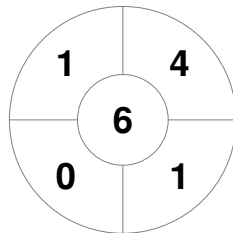

Hero Hockey World League Semi-Final (Men)  
15 - 25 Jun 2017  
London (ENG)

Match Statistics

Match #	Date	Time	Pool / Class	Pitch
9	17 Jun 2017	16:00	Pool A	

England

Full Time	7 - 3
Third Period	5 - 2
Half-time	2 - 2
First Period	2 - 0

Malaysia

Penalty Corners

ENG

MAS

Circle Entries

ENG

MAS

Shots