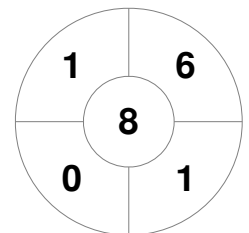

Hero Hockey World League Semi-Final (Men)  
15 - 25 Jun 2017  
London (ENG)

Match Statistics

Match #	Date	Time	Pool / Class	Pitch
9	17 Jun 2017	16:00	Pool A	

England

Full Time	7 - 3
Third Period	5 - 2
Half-time	2 - 2
First Period	2 - 0

Malaysia

Penalty Corners

ENG

MAS

Circle Entries

ENG

MAS

Shots

ENG

MAS

Shots on Target

ENG

MAS

Possession %

ENG

MAS