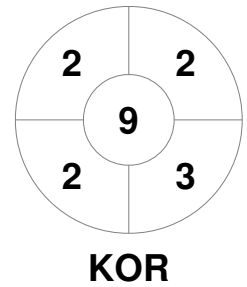

Hero Hockey World League Semi-Final (Men)
15 - 25 Jun 2017
London (ENG)

Match Statistics

Match #	Date	Time	Pool / Class	Pitch
7	17 Jun 2017	12:00	Pool A	

China

Full Time	5 - 2
Third Period	4 - 2
Half-time	3 - 1
First Period	3 - 1

Korea

Penalty Corners

Circle Entries

Shots

Shots on Target

Possession %