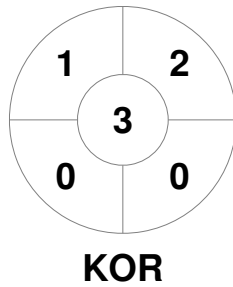

Hero Hockey World League Semi-Final (Men)
15 - 25 Jun 2017
London (ENG)

Match Statistics

Match #	Date	Time	Pool / Class	Pitch
7	17 Jun 2017	12:00	Pool A	

China

Full Time	5 - 2
Third Period	4 - 2
Half-time	3 - 1
First Period	3 - 1

Korea

Penalty Corners

Circle Entries

Shots

Shots on Target

Possession %