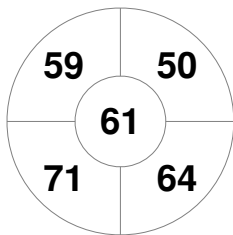

Hero Hockey World League Semi-Final (Men)
15 - 25 Jun 2017
London (ENG)

Match Statistics

Match #	Date	Time	Pool / Class	Pitch
7	17 Jun 2017	12:00	Pool A	

China

Full Time	5 - 2
Third Period	4 - 2
Half-time	3 - 1
First Period	3 - 1

Korea

Penalty Corners

CHN

KOR

Circle Entries

CHN

KOR

Shots

CHN

KOR

Shots on Target

CHN

KOR

Possession %

CHN

KOR