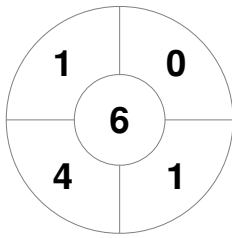

Hero Hockey World League Semi-Final (Men)  
15 - 25 Jun 2017  
London (ENG)

Match Statistics

Match #	Date	Time	Pool / Class	Pitch
7	17 Jun 2017	12:00	Pool A	

China

Full Time	5 - 2
Third Period	4 - 2
Half-time	3 - 1
First Period	3 - 1

Korea

Penalty Corners

CHN

KOR

Circle Entries

CHN

KOR

Shots