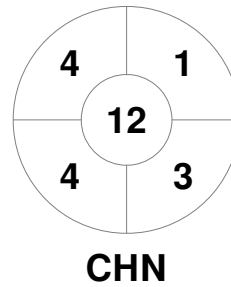

Hero Hockey World League Semi-Final (Men)
15 - 25 Jun 2017
London (ENG)

Match Statistics

Match #	Date	Time	Pool / Class	Pitch
7	17 Jun 2017	12:00	Pool A	

China

Full Time	5 - 2
Third Period	4 - 2
Half-time	3 - 1
First Period	3 - 1

Korea

Penalty Corners

Circle Entries

Shots

Shots on Target

Possession %