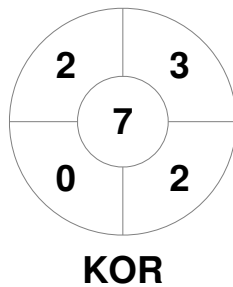

Hero Hockey World League Semi-Final (Men)
15 - 25 Jun 2017
London (ENG)

Match Statistics

Match #	Date	Time	Pool / Class	Pitch
7	17 Jun 2017	12:00	Pool A	

China

Full Time	5 - 2
Third Period	4 - 2
Half-time	3 - 1
First Period	3 - 1

Korea

Penalty Corners

Circle Entries

Shots

Shots on Target

Possession %