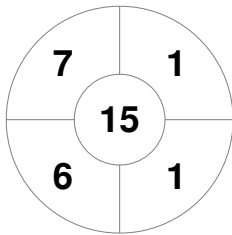

Hero Hockey World League Semi-Final (Men)  
15 - 25 Jun 2017  
London (ENG)

Match Statistics

Match #	Date	Time	Pool / Class	Pitch
7	17 Jun 2017	12:00	Pool A	

China

Full Time	5 - 2
Third Period	4 - 2
Half-time	3 - 1
First Period	3 - 1

Korea

Penalty Corners

CHN

KOR

Circle Entries

CHN

KOR

Shots