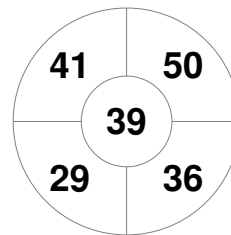

Hero Hockey World League Semi-Final (Men)
15 - 25 Jun 2017
London (ENG)

Match Statistics

Match #	Date	Time	Pool / Class	Pitch
7	17 Jun 2017	12:00	Pool A	

China

Full Time	5 - 2
Third Period	4 - 2
Half-time	3 - 1
First Period	3 - 1

Korea

Penalty Corners

CHN

KOR

Circle Entries

CHN

KOR

Shots

CHN

KOR

Shots on Target

CHN

KOR

Possession %

CHN

KOR