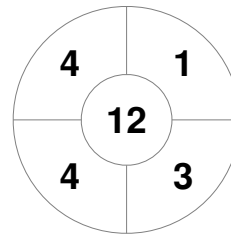

Hero Hockey World League Semi-Final (Men)  
15 - 25 Jun 2017  
London (ENG)

Match Statistics

Match #	Date	Time	Pool / Class	Pitch
7	17 Jun 2017	12:00	Pool A	

China

Full Time	5 - 2
Third Period	4 - 2
Half-time	3 - 1
First Period	3 - 1

Korea

Penalty Corners

CHN

KOR

Circle Entries

CHN

KOR

Shots