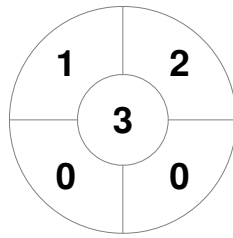

Hero Hockey World League Semi-Final (Men)  
15 - 25 Jun 2017  
London (ENG)

Match Statistics

Match #	Date	Time	Pool / Class	Pitch
7	17 Jun 2017	12:00	Pool A	

China

Full Time	5 - 2
Third Period	4 - 2
Half-time	3 - 1
First Period	3 - 1

Korea

Penalty Corners

CHN

KOR

Circle Entries

CHN

KOR

Shots