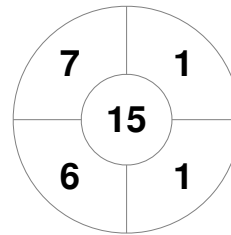

Shots on Target

CHN