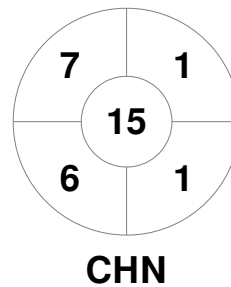

Hero Hockey World League Semi-Final (Men)
15 - 25 Jun 2017
London (ENG)

Match Statistics

Match #	Date	Time	Pool / Class	Pitch
7	17 Jun 2017	12:00	Pool A	

China

Full Time	5 - 2
Third Period	4 - 2
Half-time	3 - 1
First Period	3 - 1

Korea

Penalty Corners

Circle Entries

Shots

Shots on Target

Possession %