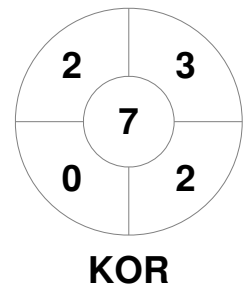

Hero Hockey World League Semi-Final (Men)
15 - 25 Jun 2017
London (ENG)

Match Statistics

Match #	Date	Time	Pool / Class	Pitch
7	17 Jun 2017	12:00	Pool A	

China

Full Time	5 - 2
Third Period	4 - 2
Half-time	3 - 1
First Period	3 - 1

Korea

Penalty Corners

Circle Entries

Shots

Shots on Target

Possession %