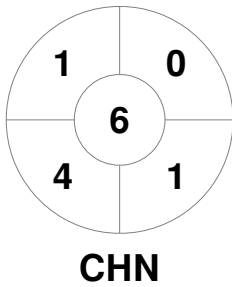

Hero Hockey World League Semi-Final (Men)
15 - 25 Jun 2017
London (ENG)

Match Statistics

Match #	Date	Time	Pool / Class	Pitch
7	17 Jun 2017	12:00	Pool A	

China

Full Time	5 - 2
Third Period	4 - 2
Half-time	3 - 1
First Period	3 - 1

Korea

Penalty Corners

Circle Entries

Shots

Shots on Target

Possession %