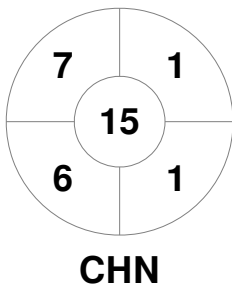

Hero Hockey World League Semi-Final (Men)
15 - 25 Jun 2017
London (ENG)

Match Statistics

Match #	Date	Time	Pool / Class	Pitch
7	17 Jun 2017	12:00	Pool A	

China

Full Time	5 - 2
Third Period	4 - 2
Half-time	3 - 1
First Period	3 - 1

Korea

Penalty Corners

Circle Entries

Shots

Shots on Target

Possession %