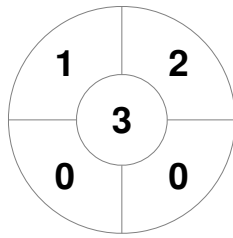

Hero Hockey World League Semi-Final (Men)
15 - 25 Jun 2017
London (ENG)

Match Statistics

Match #	Date	Time	Pool / Class	Pitch
7	17 Jun 2017	12:00	Pool A	

China

Full Time	5 - 2
Third Period	4 - 2
Half-time	3 - 1
First Period	3 - 1

Korea

Penalty Corners

CHN

KOR

Circle Entries

CHN

KOR

Shots