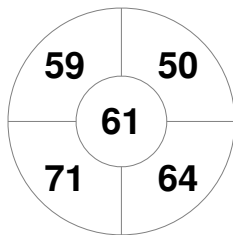

Hero Hockey World League Semi-Final (Men)  
15 - 25 Jun 2017  
London (ENG)

Match Statistics

Match #	Date	Time	Pool / Class	Pitch
7	17 Jun 2017	12:00	Pool A	

China

Full Time	5 - 2
Third Period	4 - 2
Half-time	3 - 1
First Period	3 - 1

Korea

Penalty Corners

CHN

KOR

Circle Entries

CHN

KOR

Shots

CHN

KOR

Shots on Target

CHN

KOR

Possession %

CHN

KOR