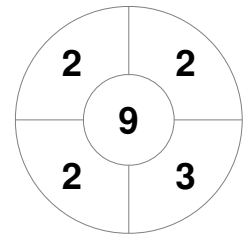

Hero Hockey World League Semi-Final (Men)  
15 - 25 Jun 2017  
London (ENG)

Match Statistics

Match #	Date	Time	Pool / Class	Pitch
7	17 Jun 2017	12:00	Pool A	

China

Full Time	5 - 2
Third Period	4 - 2
Half-time	3 - 1
First Period	3 - 1

Korea

Penalty Corners

CHN

KOR

Circle Entries

CHN

KOR

Shots