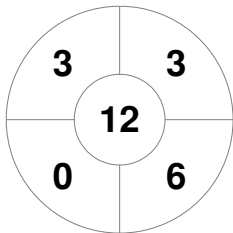

Hero Hockey World League Semi-Final (Men)
15 - 25 Jun 2017
London (ENG)

Match Statistics

Match #	Date	Time	Pool / Class	Pitch
6	16 Jun 2017	20:00	Pool A	

Argentina

Full Time	5 - 2
Third Period	3 - 2
Half-time	2 - 2
First Period	2 - 1

Malaysia

Penalty Corners

ARG

MAS

Circle Entries

ARG

MAS

Shots

ARG

MAS

Shots on Target

ARG

MAS

Possession %

ARG

MAS