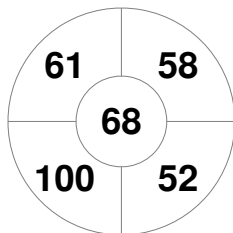

Hero Hockey World League Semi-Final (Men)
15 - 25 Jun 2017
London (ENG)

Match Statistics

Match #	Date	Time	Pool / Class	Pitch
6	16 Jun 2017	20:00	Pool A	

Argentina

Full Time	5 - 2
Third Period	3 - 2
Half-time	2 - 2
First Period	2 - 1

Malaysia

Penalty Corners

ARG

MAS

Circle Entries

ARG

MAS

Shots

ARG

MAS

Shots on Target

ARG

MAS

Possession %

ARG

MAS