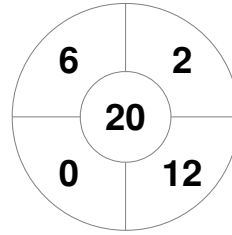

Hero Hockey World League Semi-Final (Men)
15 - 25 Jun 2017
London (ENG)

Match Statistics

Match #	Date	Time	Pool / Class	Pitch
6	16 Jun 2017	20:00	Pool A	

Argentina

Full Time	5 - 2
Third Period	3 - 2
Half-time	2 - 2
First Period	2 - 1

Malaysia

Penalty Corners

ARG

MAS

Circle Entries

ARG

MAS

Shots