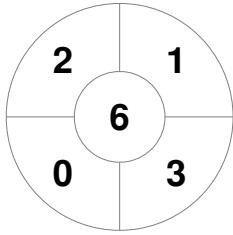

Hero Hockey World League Semi-Final (Men)
15 - 25 Jun 2017
London (ENG)

Match Statistics

Match #	Date	Time	Pool / Class	Pitch
6	16 Jun 2017	20:00	Pool A	

Argentina

Full Time	5 - 2
Third Period	3 - 2
Half-time	2 - 2
First Period	2 - 1

Malaysia

Penalty Corners

ARG

MAS

Circle Entries

ARG

MAS

Shots