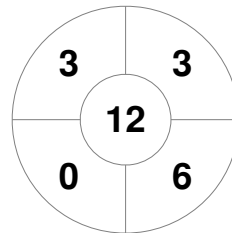

Hero Hockey World League Semi-Final (Men)
15 - 25 Jun 2017
London (ENG)

Match Statistics

Match #	Date	Time	Pool / Class	Pitch
6	16 Jun 2017	20:00	Pool A	

Argentina

Full Time	5 - 2
Third Period	3 - 2
Half-time	2 - 2
First Period	2 - 1

Malaysia

Penalty Corners

ARG

MAS

Circle Entries

ARG

MAS

Shots

ARG

MAS

Shots on Target

ARG

MAS

Possession %

ARG

MAS