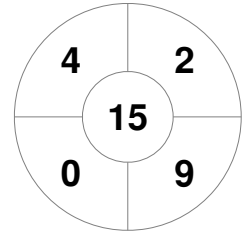

Hero Hockey World League Semi-Final (Men)
15 - 25 Jun 2017
London (ENG)

Match Statistics

Match #	Date	Time	Pool / Class	Pitch
6	16 Jun 2017	20:00	Pool A	

Argentina

Full Time	5 - 2
Third Period	3 - 2
Half-time	2 - 2
First Period	2 - 1

Malaysia

Penalty Corners

ARG

MAS

Circle Entries

ARG

MAS

Shots

ARG

MAS

Shots on Target

ARG

MAS

Possession %

ARG

MAS