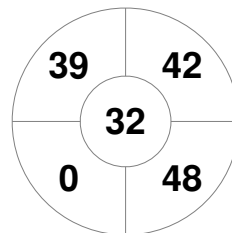

Hero Hockey World League Semi-Final (Men)
15 - 25 Jun 2017
London (ENG)

Match Statistics

Match #	Date	Time	Pool / Class	Pitch
6	16 Jun 2017	20:00	Pool A	

Argentina

Full Time	5 - 2
Third Period	3 - 2
Half-time	2 - 2
First Period	2 - 1

Malaysia

Penalty Corners

ARG

MAS

Circle Entries

ARG

MAS

Shots

ARG

MAS

Shots on Target

ARG

MAS

Possession %

ARG

MAS