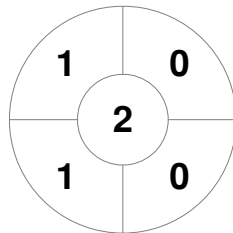

Hero Hockey World League Semi-Final (Men)
15 - 25 Jun 2017
London (ENG)

Match Statistics

Match #	Date	Time	Pool / Class	Pitch
4	15 Jun 2017	20:00	Pool A	

England

Full Time	2 - 0
Third Period	2 - 0
Half-time	2 - 0
First Period	2 - 0

China

Penalty Corners

ENG

CHN

Circle Entries

ENG

CHN

Shots

ENG

CHN

Shots on Target

ENG

CHN

Possession %

ENG

CHN