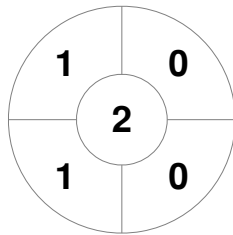

Hero Hockey World League Semi-Final (Men)
15 - 25 Jun 2017
London (ENG)

Match Statistics

Match #	Date	Time	Pool / Class	Pitch
4	15 Jun 2017	20:00	Pool A	

England

Full Time	2 - 0
Third Period	2 - 0
Half-time	2 - 0
First Period	2 - 0

China

Penalty Corners

ENG

CHN

Circle Entries

ENG

CHN

Shots

ENG

CHN

Shots on Target

ENG

CHN

Possession %

ENG

CHN