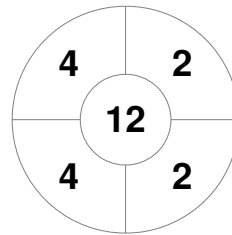

Shots on Target

ENG