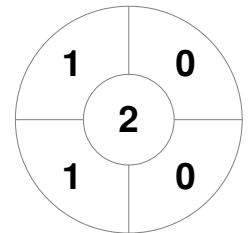

Hero Hockey World League Semi-Final (Men)  
15 - 25 Jun 2017  
London (ENG)

Match Statistics

Match #	Date	Time	Pool / Class	Pitch
4	15 Jun 2017	20:00	Pool A	

England

Full Time	2 - 0
Third Period	2 - 0
Half-time	2 - 0
First Period	2 - 0

China

Penalty Corners

ENG

CHN

Circle Entries

ENG

CHN

Shots

ENG

CHN

Shots on Target

ENG

CHN

Possession %

ENG

CHN