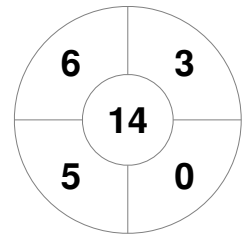

Hero Hockey World League Semi-Final (Men)
15 - 25 Jun 2017
London (ENG)

Match Statistics

Match #	Date	Time	Pool / Class	Pitch
4	15 Jun 2017	20:00	Pool A	

England

Full Time	2 - 0
Third Period	2 - 0
Half-time	2 - 0
First Period	2 - 0

China

Penalty Corners

ENG

CHN

Circle Entries

ENG

CHN

Shots