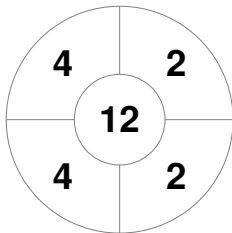

Hero Hockey World League Semi-Final (Men)  
15 - 25 Jun 2017  
London (ENG)

Match Statistics

Match #	Date	Time	Pool / Class	Pitch
4	15 Jun 2017	20:00	Pool A	

England

Full Time	2 - 0
Third Period	2 - 0
Half-time	2 - 0
First Period	2 - 0

China

Penalty Corners

ENG

CHN

Circle Entries

ENG

CHN

Shots