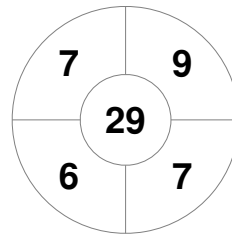

Hero Hockey World League Semi-Final (Men)
15 - 25 Jun 2017
London (ENG)

Match Statistics

Match #	Date	Time	Pool / Class	Pitch
4	15 Jun 2017	20:00	Pool A	

England

Full Time	2 - 0
Third Period	2 - 0
Half-time	2 - 0
First Period	2 - 0

China

Penalty Corners

ENG

CHN

Circle Entries

ENG

CHN

Shots