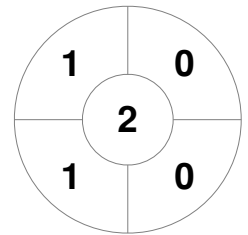

Hero Hockey World League Semi-Final (Men)
15 - 25 Jun 2017
London (ENG)

Match Statistics

Match #	Date	Time	Pool / Class	Pitch
4	15 Jun 2017	20:00	Pool A	

England

Full Time	2 - 0
Third Period	2 - 0
Half-time	2 - 0
First Period	2 - 0

China

Penalty Corners

ENG

CHN

Circle Entries

ENG

CHN

Shots

ENG

CHN

Shots on Target

ENG

CHN

Possession %

ENG

CHN