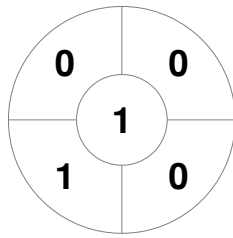

Hero Hockey World League Semi-Final (Men)
15 - 25 Jun 2017
London (ENG)

Match Statistics

Match #	Date	Time	Pool / Class	Pitch
4	15 Jun 2017	20:00	Pool A	

England

Full Time	2 - 0
Third Period	2 - 0
Half-time	2 - 0
First Period	2 - 0

China

Penalty Corners

ENG

CHN

Circle Entries

ENG

CHN

Shots