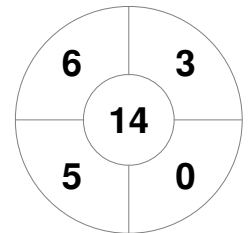

Hero Hockey World League Semi-Final (Men)  
15 - 25 Jun 2017  
London (ENG)

Match Statistics

Match #	Date	Time	Pool / Class	Pitch
4	15 Jun 2017	20:00	Pool A	

England

Full Time	2 - 0
Third Period	2 - 0
Half-time	2 - 0
First Period	2 - 0

China

Penalty Corners

ENG

CHN

Circle Entries

ENG

CHN

Shots