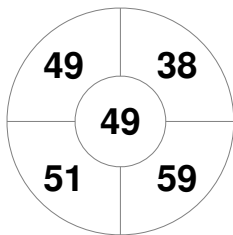

Hero Hockey World League Semi-Final (Men)
15 - 25 Jun 2017
London (ENG)

Match Statistics

Match #	Date	Time	Pool / Class	Pitch
4	15 Jun 2017	20:00	Pool A	

England

Full Time	2 - 0
Third Period	2 - 0
Half-time	2 - 0
First Period	2 - 0

China

Penalty Corners

ENG

CHN

Circle Entries

ENG

CHN

Shots

ENG

CHN

Shots on Target

ENG

CHN

Possession %

ENG

CHN