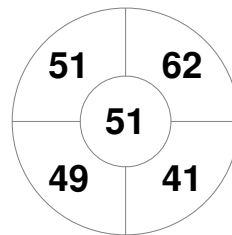

Hero Hockey World League Semi-Final (Men)
15 - 25 Jun 2017
London (ENG)

Match Statistics

Match #	Date	Time	Pool / Class	Pitch
4	15 Jun 2017	20:00	Pool A	

England

Full Time	2 - 0
Third Period	2 - 0
Half-time	2 - 0
First Period	2 - 0

China

Penalty Corners

ENG

CHN

Circle Entries

ENG

CHN

Shots

ENG

CHN

Shots on Target

ENG

CHN

Possession %

ENG

CHN