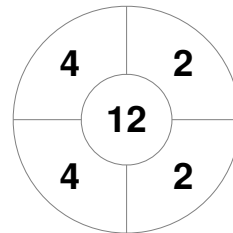

Shots on Target

ENG