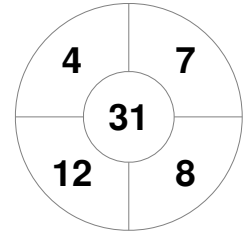

Hero Hockey World League Semi-Final (Men)  
15 - 25 Jun 2017  
London (ENG)

Match Statistics

Match #	Date	Time	Pool / Class	Pitch
1	15 Jun 2017	12:00	Pool A	

Korea

Full Time	1 - 2
Third Period	0 - 1
Half-time	0 - 1
First Period	0 - 0

Argentina

Penalty Corners

KOR

ARG

Circle Entries

KOR

ARG

Shots