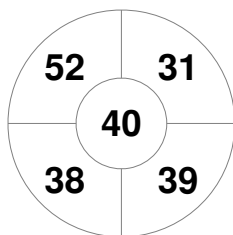

Hero Hockey World League Semi-Final (Men)
15 - 25 Jun 2017
London (ENG)

Match Statistics

Match #	Date	Time	Pool / Class	Pitch
1	15 Jun 2017	12:00	Pool A	

Korea

Full Time	1 - 2
Third Period	0 - 1
Half-time	0 - 1
First Period	0 - 0

Argentina

Penalty Corners

KOR

ARG

Circle Entries

KOR

ARG

Shots

KOR

ARG

Shots on Target

KOR

ARG

Possession %

KOR

ARG