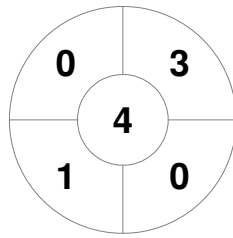

Hero Hockey World League Semi-Final (Men)
15 - 25 Jun 2017
London (ENG)

Match Statistics

Match #	Date	Time	Pool / Class	Pitch
1	15 Jun 2017	12:00	Pool A	

Korea

Full Time	1 - 2
Third Period	0 - 1
Half-time	0 - 1
First Period	0 - 0

Argentina

Penalty Corners

KOR

ARG

Circle Entries

KOR

ARG

Shots