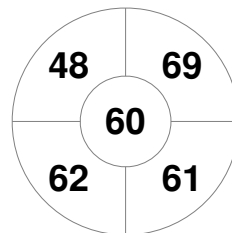

Hero Hockey World League Semi-Final (Men)  
15 - 25 Jun 2017  
London (ENG)

Match Statistics

Match #	Date	Time	Pool / Class	Pitch
1	15 Jun 2017	12:00	Pool A	

Korea

Full Time	1 - 2
Third Period	0 - 1
Half-time	0 - 1
First Period	0 - 0

Argentina

Penalty Corners

KOR

ARG

Circle Entries

KOR

ARG

Shots

KOR

ARG

Shots on Target

KOR

ARG

Possession %

KOR

ARG