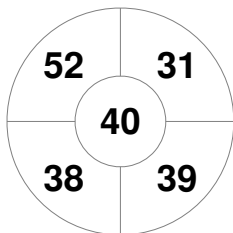

Hero Hockey World League Semi-Final (Men)  
15 - 25 Jun 2017  
London (ENG)

Match Statistics

Match #	Date	Time	Pool / Class	Pitch
1	15 Jun 2017	12:00	Pool A	

Korea

Full Time	1 - 2
Third Period	0 - 1
Half-time	0 - 1
First Period	0 - 0

Argentina

Penalty Corners

KOR

ARG

Circle Entries

KOR

ARG

Shots

KOR

ARG

Shots on Target

KOR

ARG

Possession %

KOR

ARG