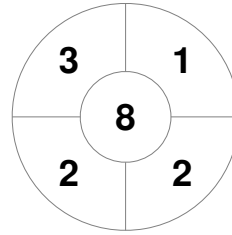

Hero Hockey World League Semi-Final (Men)  
15 - 25 Jun 2017  
London (ENG)

Match Statistics

Match #	Date	Time	Pool / Class	Pitch
1	15 Jun 2017	12:00	Pool A	

Korea

Full Time	1 - 2
Third Period	0 - 1
Half-time	0 - 1
First Period	0 - 0

Argentina

Penalty Corners

KOR

ARG

Circle Entries

KOR

ARG

Shots