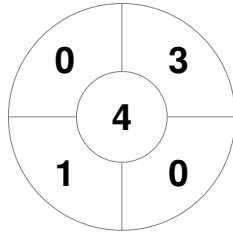

Hero Hockey World League Semi-Final (Men)  
15 - 25 Jun 2017  
London (ENG)

Match Statistics

Match #	Date	Time	Pool / Class	Pitch
1	15 Jun 2017	12:00	Pool A	

Korea

Full Time	1 - 2
Third Period	0 - 1
Half-time	0 - 1
First Period	0 - 0

Argentina

Penalty Corners

KOR

ARG

Circle Entries

KOR

ARG

Shots