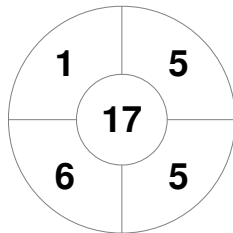

Hero Hockey World League Semi-Final (Men)
15 - 25 Jun 2017
London (ENG)

Match Statistics

Match #	Date	Time	Pool / Class	Pitch
1	15 Jun 2017	12:00	Pool A	

Korea

Full Time	1 - 2
Third Period	0 - 1
Half-time	0 - 1
First Period	0 - 0

Argentina

Penalty Corners

KOR

ARG

Circle Entries

KOR

ARG

Shots

KOR

ARG

Shots on Target

KOR

ARG

Possession %

KOR

ARG