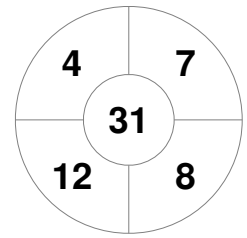

Hero Hockey World League Semi-Final (Men)
15 - 25 Jun 2017
London (ENG)

Match Statistics

Match #	Date	Time	Pool / Class	Pitch
1	15 Jun 2017	12:00	Pool A	

Korea

Full Time	1 - 2
Third Period	0 - 1
Half-time	0 - 1
First Period	0 - 0

Argentina

Penalty Corners

KOR

ARG

Circle Entries

KOR

ARG

Shots