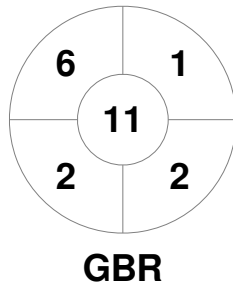

Hero Hockey Champions Trophy 2016
10 - 17 Jun 2016
London (GBR)

Match Statistics

Match #	Date	Time	Pool / Class	Pitch
17	17 Jun 2016	18:00	3rd - 4th Place	

Germany	Full Time	1 - 0	Great Britain
	Third Period	1 - 0	
	Half-time	0 - 0	
	First Period	0 - 0	

Penalty Corners

Circle Entries

Shots

Shots on Target

Possession %

Technical Delegate: ISBERG Björn (SWE)