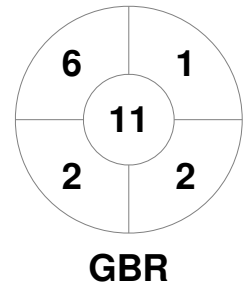

Penalty Corners

Circle Entries

Shots

Shots on Target

Possession %

Technical Delegate: ISBERG Björn (SWE)