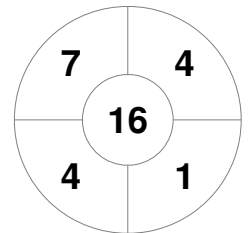

New Zealand

| | |
|--------------|-------|
| Full Time | 3 - 4 |
| Third Period | 2 - 3 |
| Half-time | 1 - 2 |
| First Period | 0 - 1 |

Great Britain

Penalty Corners

NZL

GBR

Circle Entries

NZL