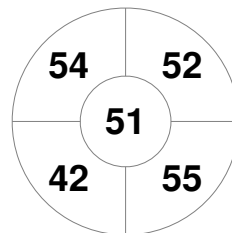

2016 Women's Champions Trophy
18 - 26 Jun 2016
London (GBR)

Match Statistics

Match #	Date	Time	Pool / Class	Pitch
16	26 Jun 2016	14:00	5th - 6th Place	

New Zealand

Full Time	3 - 4
Third Period	2 - 3
Half-time	1 - 2
First Period	0 - 1

Great Britain

Penalty Corners

NZL

GBR

Circle Entries

NZL

GBR

Shots

NZL

GBR

Shots on Target

NZL

GBR

Possession %

NZL

GBR