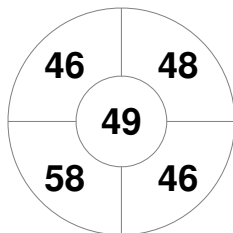

New Zealand

| | |
|--------------|-------|
| Full Time | 3 - 4 |
| Third Period | 2 - 3 |
| Half-time | 1 - 2 |
| First Period | 0 - 1 |

Great Britain

Penalty Corners

NZL

GBR

Circle Entries

NZL

GBR

Shots

NZL

GBR

Shots on Target

NZL

GBR

Possession %