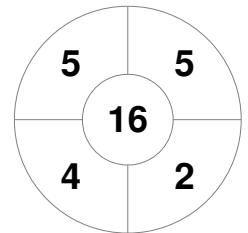

New Zealand

| | |
|--------------|-------|
| Full Time | 3 - 4 |
| Third Period | 2 - 3 |
| Half-time | 1 - 2 |
| First Period | 0 - 1 |

Great Britain

Penalty Corners

NZL

GBR

Circle Entries

NZL

GBR

Shots

NZL

GBR

Shots on Target

NZL

GBR

Possession %