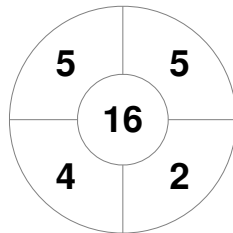

2016 Women's Champions Trophy
18 - 26 Jun 2016
London (GBR)

Match Statistics

Match #	Date	Time	Pool / Class	Pitch
16	26 Jun 2016	14:00	5th - 6th Place	

New Zealand

Full Time	3 - 4
Third Period	2 - 3
Half-time	1 - 2
First Period	0 - 1

Great Britain

Penalty Corners

NZL

GBR

Circle Entries

NZL

GBR

Shots

NZL

GBR

Shots on Target

NZL

GBR

Possession %

NZL

GBR