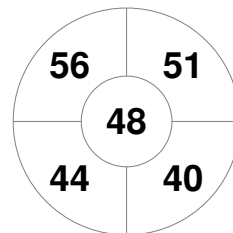

2016 Women's Champions Trophy
18 - 26 Jun 2016
London (GBR)

Match Statistics

Match #	Date	Time	Pool / Class	Pitch
12	23 Jun 2016	20:00	Pool	

Great Britain

Full Time	0 - 2
Third Period	0 - 2
Half-time	0 - 0
First Period	0 - 0

United States

Penalty Corners

GBR

USA

Circle Entries

GBR

USA

Shots

GBR

USA

Shots on Target

GBR

USA

Possession %

GBR

USA