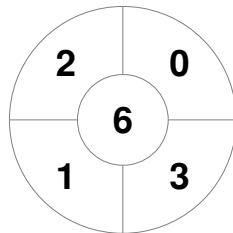

Great Britain

|              |       |
|--------------|-------|
| Full Time    | 0 - 2 |
| Third Period | 0 - 2 |
| Half-time    | 0 - 0 |
| First Period | 0 - 0 |

United States

Penalty Corners

GBR

USA

Circle Entries