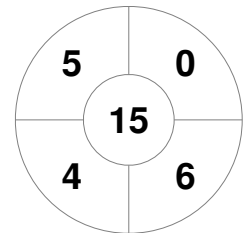

2016 Women's Champions Trophy
18 - 26 Jun 2016
London (GBR)

Match Statistics

Match #	Date	Time	Pool / Class	Pitch
12	23 Jun 2016	20:00	Pool	

Great Britain

Full Time	0 - 2
Third Period	0 - 2
Half-time	0 - 0
First Period	0 - 0

United States

Penalty Corners

GBR

USA

Circle Entries

GBR

USA

Shots

GBR

USA

Shots on Target

GBR

USA

Possession %

GBR

USA