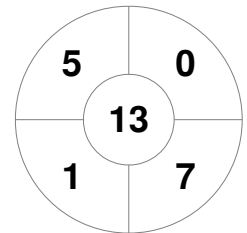

2016 Women's Champions Trophy
18 - 26 Jun 2016
London (GBR)

Match Statistics

Match #	Date	Time	Pool / Class	Pitch
12	23 Jun 2016	20:00	Pool	

Great Britain

Full Time	0 - 2
Third Period	0 - 2
Half-time	0 - 0
First Period	0 - 0

United States

Penalty Corners

GBR

USA

Circle Entries

GBR

USA

Shots

GBR

USA

Shots on Target

GBR

USA

Possession %

GBR

USA