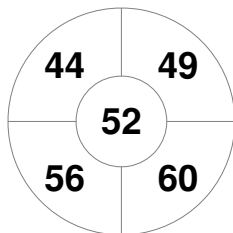

Possession %

GBR