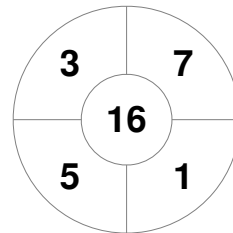

Shots on Target

GBR