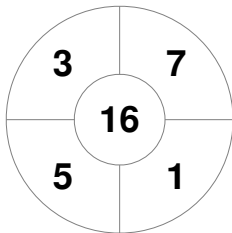

2016 Women's Champions Trophy
18 - 26 Jun 2016
London (GBR)

Match Statistics

Match #	Date	Time	Pool / Class	Pitch
12	23 Jun 2016	20:00	Pool	

Great Britain

Full Time	0 - 2
Third Period	0 - 2
Half-time	0 - 0
First Period	0 - 0

United States

Penalty Corners

GBR

USA

Circle Entries

GBR

USA

Shots

GBR

USA

Shots on Target

GBR

USA

Possession %

GBR

USA