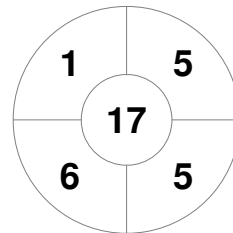

Great Britain

|              |       |
|--------------|-------|
| Full Time    | 0 - 2 |
| Third Period | 0 - 2 |
| Half-time    | 0 - 0 |
| First Period | 0 - 0 |

United States

Penalty Corners

GBR

USA

Circle Entries