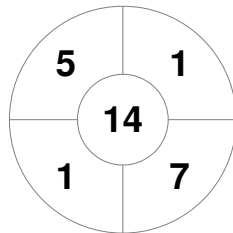

2016 Women's Champions Trophy
18 - 26 Jun 2016
London (GBR)

Match Statistics

Match #	Date	Time	Pool / Class	Pitch
12	23 Jun 2016	20:00	Pool	

Great Britain

Full Time	0 - 2
Third Period	0 - 2
Half-time	0 - 0
First Period	0 - 0

United States

Penalty Corners

GBR

USA

Circle Entries

GBR

USA

Shots

GBR

USA

Shots on Target

GBR

USA

Possession %

GBR

USA