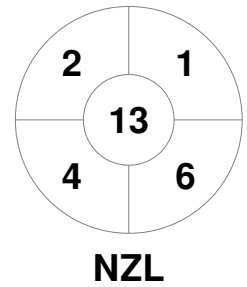

2016 Women's Champions Trophy
18 - 26 Jun 2016
London (GBR)

Match Statistics

Match #	Date	Time	Pool / Class	Pitch
6	19 Jun 2016	16:00	Pool	

Australia

Full Time	3 - 1
Third Period	3 - 1
Half-time	2 - 1
First Period	1 - 1

New Zealand

Penalty Corners

Circle Entries

Shots

Shots on Target

Possession %