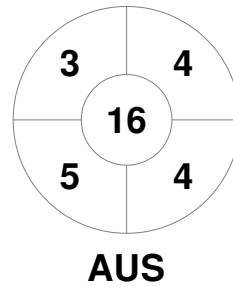

2016 Women's Champions Trophy
18 - 26 Jun 2016
London (GBR)

Match Statistics

Match #	Date	Time	Pool / Class	Pitch
6	19 Jun 2016	16:00	Pool	

Australia

Full Time	3 - 1
Third Period	3 - 1
Half-time	2 - 1
First Period	1 - 1

New Zealand

Penalty Corners

Circle Entries

Shots

Shots on Target

Possession %