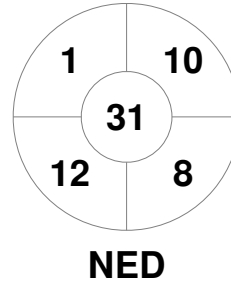

2016 Women's Champions Trophy
18 - 26 Jun 2016
London (GBR)

Match Statistics

Match #	Date	Time	Pool / Class	Pitch
3	18 Jun 2016	16:00	Pool	

Netherlands

Full Time	6 - 2
Third Period	3 - 2
Half-time	2 - 1
First Period	1 - 0

New Zealand

Penalty Corners

Circle Entries

Shots

Shots on Target

Possession %