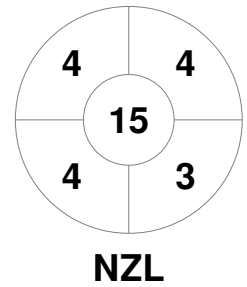

Netherlands

| | |
|--------------|-------|
| Full Time | 6 - 2 |
| Third Period | 3 - 2 |
| Half-time | 2 - 1 |
| First Period | 1 - 0 |

New Zealand

Penalty Corners

Circle Entries

Shots

Shots on Target

Possession %