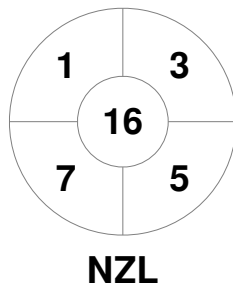

Netherlands

| | |
|--------------|-------|
| Full Time | 6 - 2 |
| Third Period | 3 - 2 |
| Half-time | 2 - 1 |
| First Period | 1 - 0 |

New Zealand

Penalty Corners

Circle Entries

Shots

Shots on Target

Possession %