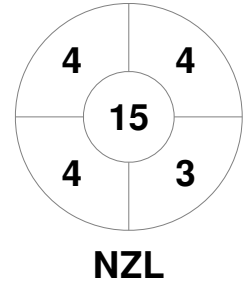

2016 Women's Champions Trophy
18 - 26 Jun 2016
London (GBR)

Match Statistics

Match #	Date	Time	Pool / Class	Pitch
3	18 Jun 2016	16:00	Pool	

Netherlands

Full Time	6 - 2
Third Period	3 - 2
Half-time	2 - 1
First Period	1 - 0

New Zealand

Penalty Corners

Circle Entries

Shots

Shots on Target

Possession %