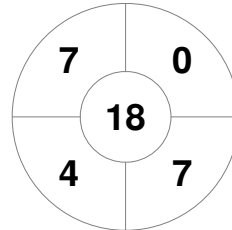

2016 Women's Champions Trophy  
18 - 26 Jun 2016  
London (GBR)

Match Statistics

Match #	Date	Time	Pool / Class	Pitch
2	18 Jun 2016	14:00	Pool	

Argentina

Full Time	2 - 2
Third Period	1 - 1
Half-time	1 - 0
First Period	1 - 0

Great Britain

Penalty Corners

ARG

GBR

Circle Entries

ARG

GBR

Shots

ARG

GBR

Shots on Target

ARG

GBR

Possession %

ARG

GBR