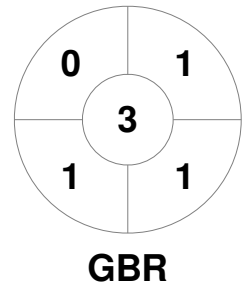

Argentina Hockey World League Final 2015 (Women)  
5 - 13 Dec 2015  
Rosario (ARG)

Match Statistics

Match #	Date	Time	Pool / Class	Pitch
15	10 Dec 2015	16:00	QF	

New Zealand

Full Time	2 - 1
Third Period	1 - 0
Half-time	1 - 0
First Period	0 - 0

Great Britain

Penalty Corners

Circle Entries

Shots

Shots on Target

Possession %