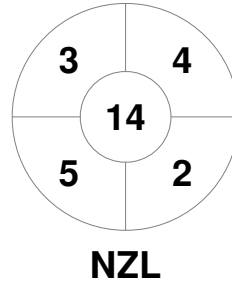

Argentina Hockey World League Final 2015 (Women)  
5 - 13 Dec 2015  
Rosario (ARG)

Match Statistics

Match #	Date	Time	Pool / Class	Pitch
15	10 Dec 2015	16:00	QF	

New Zealand

Full Time	2 - 1
Third Period	1 - 0
Half-time	1 - 0
First Period	0 - 0

Great Britain

Penalty Corners

Circle Entries

Shots

Shots on Target

Possession %