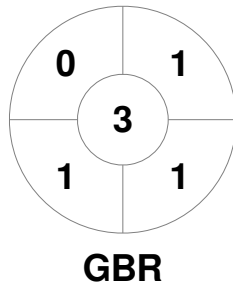

Argentina Hockey World League Final 2015 (Women)  
5 - 13 Dec 2015  
Rosario (ARG)

Match Statistics

Match #	Date	Time	Pool / Class	Pitch
15	10 Dec 2015	16:00	QF	

New Zealand

Full Time	2 - 1
Third Period	1 - 0
Half-time	1 - 0
First Period	0 - 0

Great Britain

Penalty Corners

Circle Entries

Shots

Shots on Target

Possession %