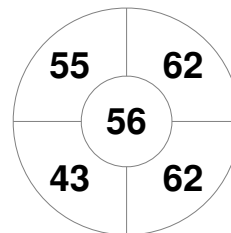

Argentina Hockey World League Final 2015 (Women)  
5 - 13 Dec 2015  
Rosario (ARG)

Match Statistics

Match #	Date	Time	Pool / Class	Pitch
15	10 Dec 2015	16:00	QF	

New Zealand

Full Time	2 - 1
Third Period	1 - 0
Half-time	1 - 0
First Period	0 - 0

Great Britain

Penalty Corners

NZL

GBR

Circle Entries

NZL

GBR

Shots

NZL

GBR

Shots on Target

NZL

GBR

Possession %

NZL

GBR