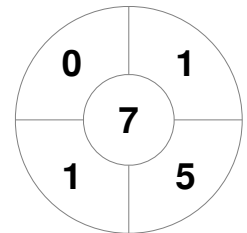

Argentina Hockey World League Final 2015 (Women)  
5 - 13 Dec 2015  
Rosario (ARG)

Match Statistics

Match #	Date	Time	Pool / Class	Pitch
15	10 Dec 2015	16:00	QF	

New Zealand

Full Time	2 - 1
Third Period	1 - 0
Half-time	1 - 0
First Period	0 - 0

Great Britain

Penalty Corners

NZL

GBR

Circle Entries

NZL

GBR

Shots