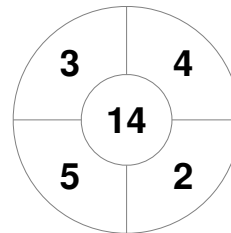

Argentina Hockey World League Final 2015 (Women)  
5 - 13 Dec 2015  
Rosario (ARG)

Match Statistics

Match #	Date	Time	Pool / Class	Pitch
15	10 Dec 2015	16:00	QF	

New Zealand

Full Time	2 - 1
Third Period	1 - 0
Half-time	1 - 0
First Period	0 - 0

Great Britain

Penalty Corners

NZL

GBR

Circle Entries

NZL

GBR

Shots