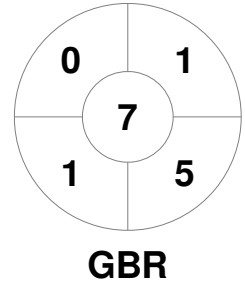

Argentina Hockey World League Final 2015 (Women)  
5 - 13 Dec 2015  
Rosario (ARG)

Match Statistics

Match #	Date	Time	Pool / Class	Pitch
15	10 Dec 2015	16:00	QF	

New Zealand

Full Time	2 - 1
Third Period	1 - 0
Half-time	1 - 0
First Period	0 - 0

Great Britain

Penalty Corners

Circle Entries

Shots

Shots on Target

Possession %