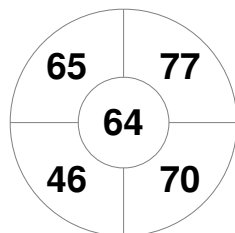

Netherlands

Penalty Corners

ENG

NED

Circle Entries

ENG

NED

Shots

ENG

NED

Shots on Target

ENG

NED

Possession %

ENG

NED