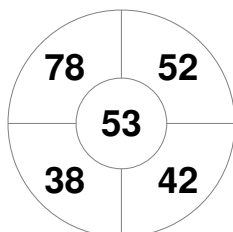

Possession %

GER