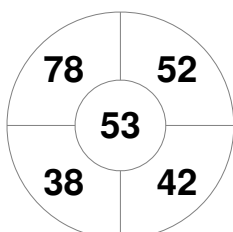

Possession %

GER