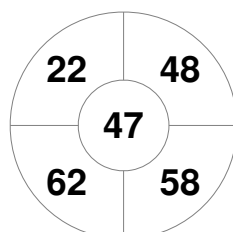

Match Statistics

Match #	Date	Time	Pool / Class	Pitch
19	30 Aug 2015	13:30	Bronze Medal Match	Queen Elizabeth Olympic Park

Germany	Full Time	5 - 1	Spain
	Third Period	5 - 1	
	Half-time	4 - 0	
	First Period	1 - 0	

Penalty Corners

GER

ESP

Circle Entries

GER

ESP

Shots

GER

ESP

Shots on Target

GER

ESP

Possession %

GER

ESP