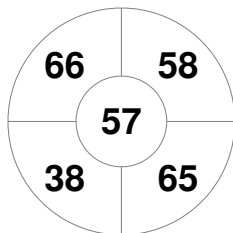

Possession %

ENG