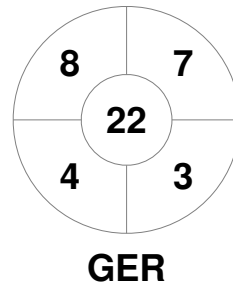

Match Statistics

Match #	Date	Time	Pool / Class	Pitch
04	22 Aug 2015	20:30	Pool B	Queen Elizabeth Olympic Park

Germany

Full Time	4 - 0
Third Period	2 - 0
Half-time	2 - 0
First Period	1 - 0

Italy

Penalty Corners

Circle Entries

Shots

Shots on Target

Possession %