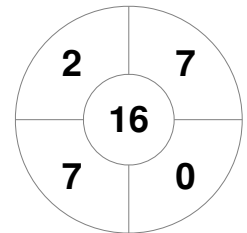

Match Statistics

Match #	Date	Time	Pool / Class	Pitch
19	29 Aug 2015	14:00	Bronze Medal Match	Queen Elizabeth Olympic Park

Ireland

Full Time	4 - 2
Third Period	3 - 2
Half-time	2 - 2
First Period	1 - 1

England

Penalty Corners

IRL

ENG

Circle Entries

IRL

ENG

Shots

IRL

ENG

Shots on Target

IRL

ENG

Possession %

IRL

ENG