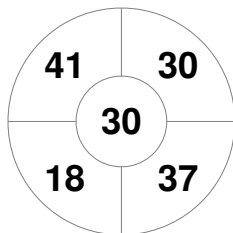

Penalty Corners

IRL

ENG

Circle Entries

IRL

ENG

Shots

IRL

ENG

Shots on Target

IRL

ENG

Possession %

IRL

ENG