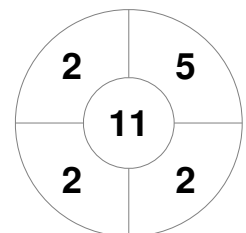

Penalty Corners

GER

ENG

Circle Entries

GER

ENG

Shots

GER