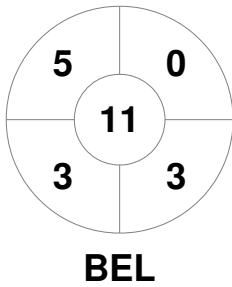

Match Statistics

Match #	Date	Time	Pool / Class	Pitch
10	25 Aug 2015	13:15	Pool B	Queen Elizabeth Olympic Park

Belgium

Full Time	2 - 2
Third Period	2 - 2
Half-time	0 - 1
First Period	0 - 0

Ireland

Penalty Corners

Circle Entries

Shots

Shots on Target

Possession %