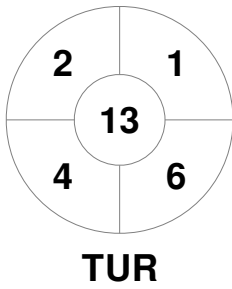

## Match Statistics

Match #	Date	Time	Pool / Class	Pitch
06	10 Jan 2025	18:50	Pool A	Pitch 1

<b>Türkiye</b>	
GK Subs	40

Full Time	4 - 5
Third Period	4 - 4
Half-time	3 - 4
First Period	2 - 1

<b>Poland</b>	
GK Subs	

### Circle Entries